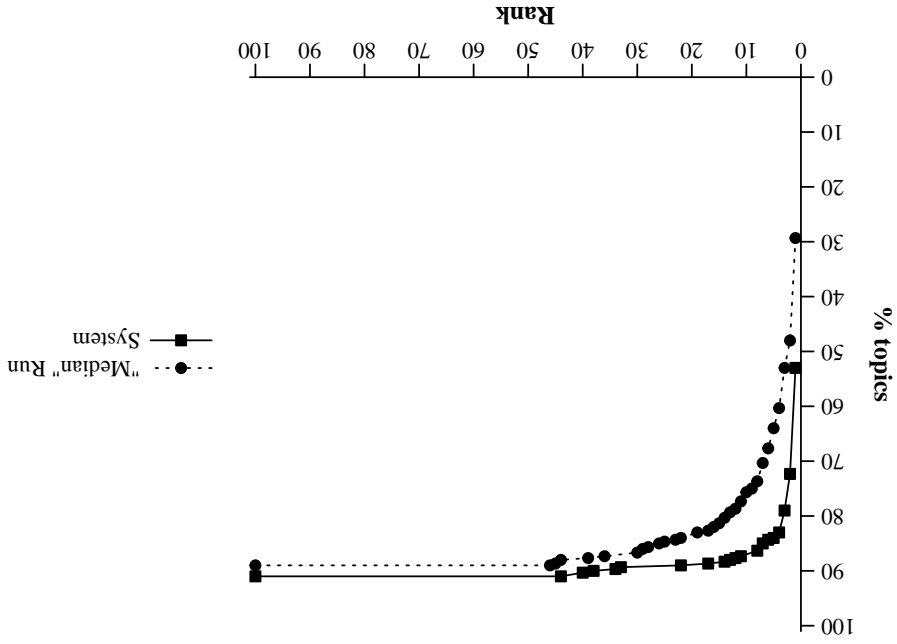

Summary Statistics			
Run ID	csiro03k104		
Run Description	DOCTRUCT, ANCHORTEXT, LINKSTRUCT		
Num topics	300		
Mean reciprocal rank	overall	named	home
	0.667	0.532	0.801
Num found at rank 1	159 (53.0%)	50 (33.3%)	109 (72.7%)
Num found in top 10	259 (86.3%)	123 (82.0%)	136 (90.7%)
Num not found in top 100	27 (9.0%)	16 (10.7%)	11 (7.3%)

Cumulative % of topics that retrieve target page by given rank