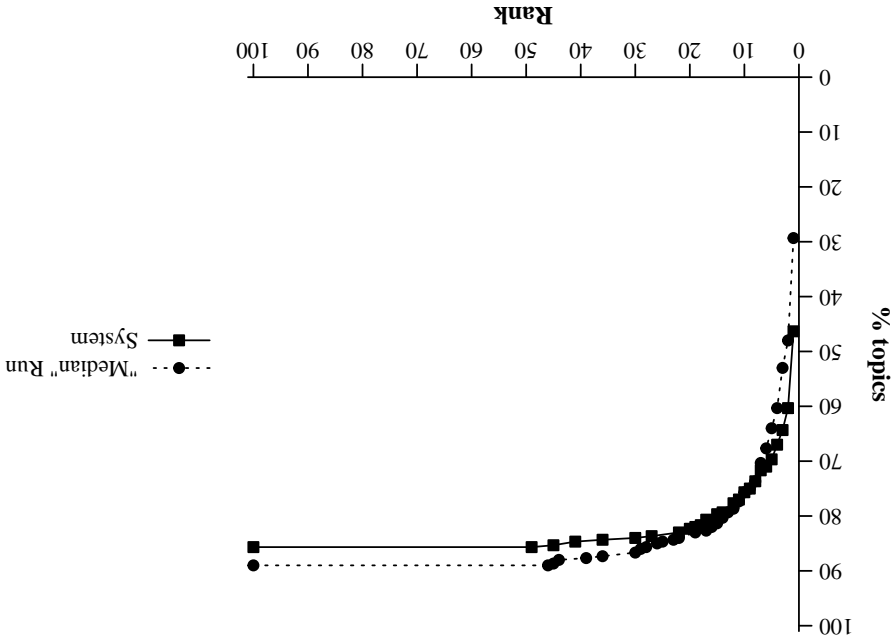

Summary Statistics			
Run ID	copNpRun5		
Run Description	DOCSTRUCT, NOANCHORTEXT, NOLINKSTRUCT		
Num topics	300		
Mean reciprocal rank	overall	named	home
	0.572	0.578	0.567
Num found at rank 1	139 (46.3%)	67 (44.7%)	72 (48.0%)
Num found in top 10	227 (75.7%)	117 (78.0%)	110 (73.3%)
Num not found in top 100	43 (14.3%)	17 (11.3%)	26 (17.3%)

Cumulative % of topics that retrieve target page by given rank