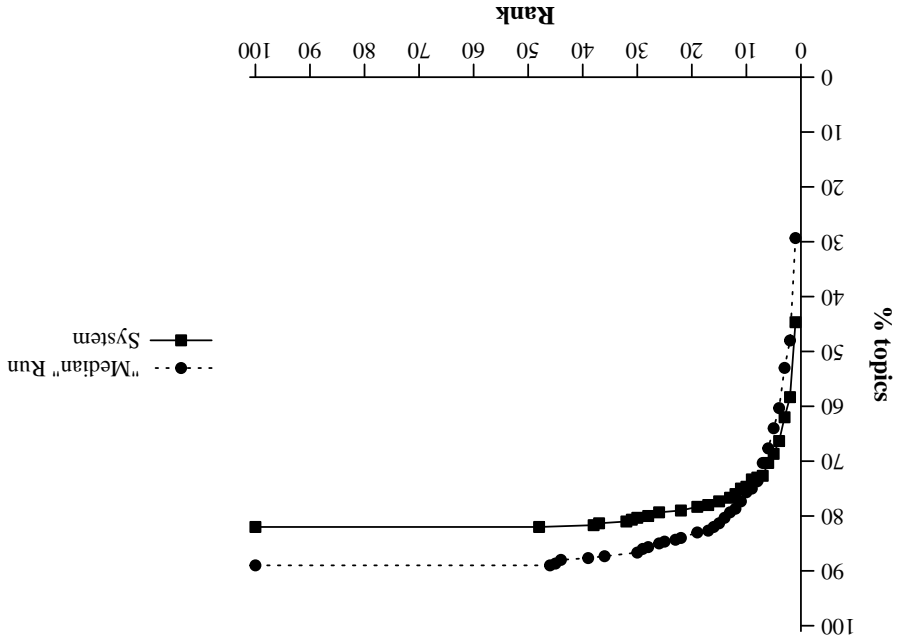

Summary Statistics			
Run ID	copNpRun4		
Run Description	DOCSTRUCT, NOANCHORTEXT, NOLINKSTRUCT		
Num topics	300		
Mean reciprocal rank	overall	named	home
	0.555	0.544	0.565
Num found at rank 1	134 (44.7%)	65 (43.3%)	69 (46.0%)
Num found in top 10	224 (74.7%)	112 (74.7%)	112 (74.7%)
Num not found in top 100	54 (18.0%)	25 (16.7%)	29 (19.3%)

Cumulative % of topics that retrieve target page by given rank