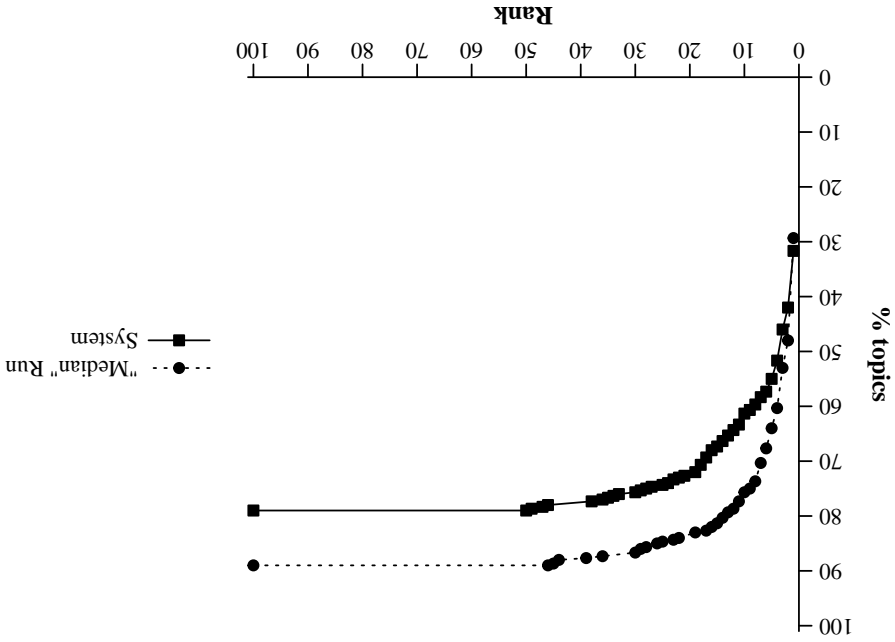

Summary Statistics			
Run ID	Run Description	Num topics	
copNPrun3	DOCSTRUCT, NONANCHORTEXT, NOLINKSTRUCT	300	
	named	overall	
Mean reciprocal rank	0.421	0.549	0.293
Num found at rank 1	95 (31.7%)	65 (43.3%)	30 (20.0%)
Num found in top 10	184 (61.3%)	113 (75.3%)	71 (47.3%)
Num not found in top 100	63 (21.0%)	18 (12.0%)	45 (30.0%)

Cumulative % of topics that retrieve target page by given rank