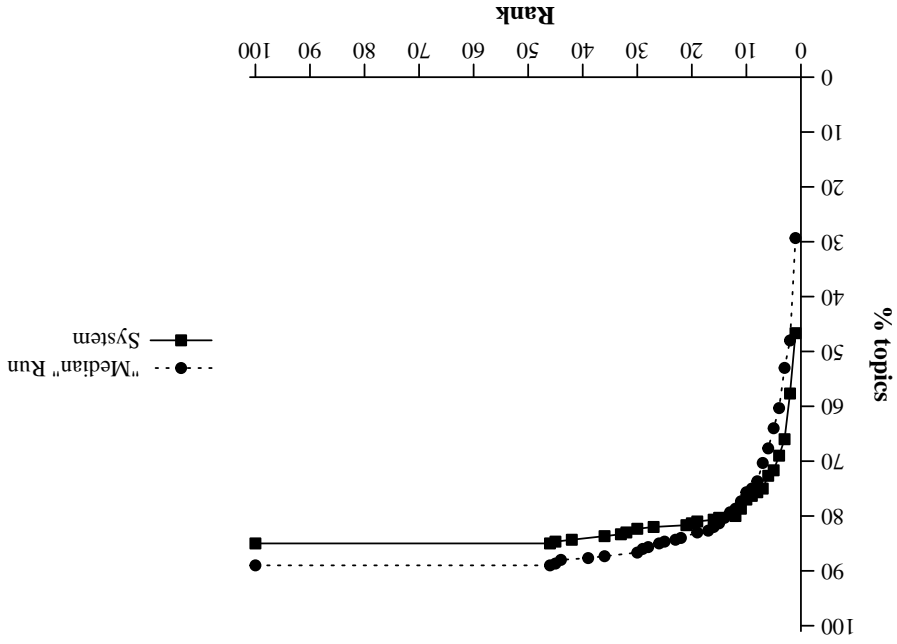

Summary Statistics			
Run ID	copNpRun2		
Run Description	DOCSTRUCT, NOANCHORTEXT, NOLINKSTRUCT		
Num topics	300		
Mean reciprocal rank	overall	named	home
	0.574	0.519	0.629
Num found at rank 1	140 (46.7%)	60 (40.0%)	80 (53.3%)
Num found in top 10	231 (77.0%)	111 (74.0%)	120 (80.0%)
Num not found in top 100	45 (15.0%)	27 (18.0%)	18 (12.0%)

Cumulative % of topics that retrieve target page by given rank