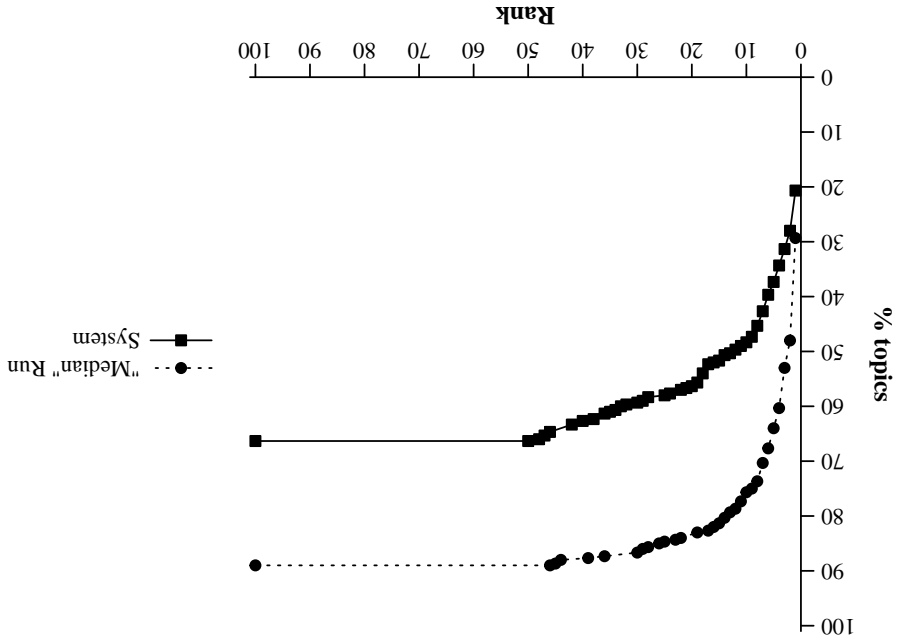

| Summary Statistics       |  |            |            |
|--------------------------|--|------------|------------|
| Run ID                   | ajoua10309                             |            |            |
| Run Description          | DOCSTRUCT, NONANCHORTEXT, NOLINKSTRUCT |            |            |
| Num topics               | 300                                    |            |            |
| Mean reciprocal rank     | overall                                | named      | home       |
|                          | 0.291                                  | 0.396      | 0.185      |
| Num found at rank 1      | 62 (20.7%)                             | 44 (29.3%) | 18 (12.0%) |
| Num found in top 10      | 145 (48.3%)                            | 93 (62.0%) | 52 (34.7%) |
| Num not found in top 100 | 101 (33.7%)                            | 31 (20.7%) | 70 (46.7%) |

Cumulative % of topics that retrieve target page by given rank