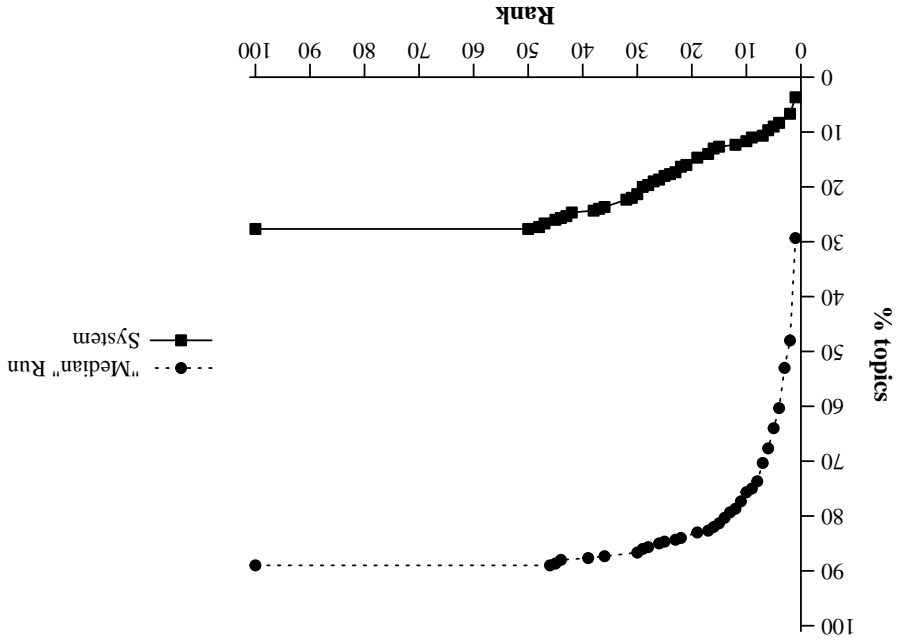

Summary Statistics			
Run ID	ajoua10308		
Run Description	DOCSTRUCT, NOANCHORTEXT, LINKSTRUCT		
Num topics	300		
Mean reciprocal rank	overall	named	home
Num found at rank 1	11 (3.7%)	8 (5.3%)	3 (2.0%)
Num found in top 10	35 (11.7%)	25 (16.7%)	10 (6.7%)
Num not found in top 100	217 (72.3%)	95 (63.3%)	122 (81.3%)

Cumulative % of topics that retrieve target page by given rank