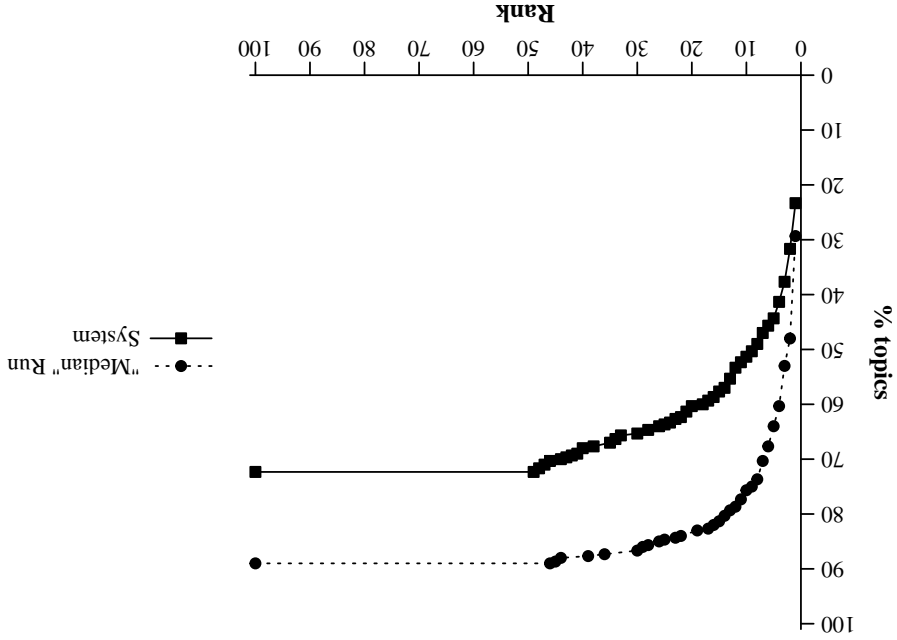

Summary Statistics			
Run ID	VThppd4		
Run Description	NODOCSTRUCT, ANCHORTEXT, NOLINKSTRUCT		
Num topics	300		
Mean reciprocal rank	overall	named	home
	0.330	0.492	0.167
Num found at rank 1	70 (23.3%)	58 (38.7%)	12 (8.0%)
Num found in top 10	154 (51.3%)	102 (68.0%)	52 (34.7%)
Num not found in top 100	83 (27.7%)	18 (12.0%)	65 (43.3%)

Cumulative % of topics that retrieve target page by given rank