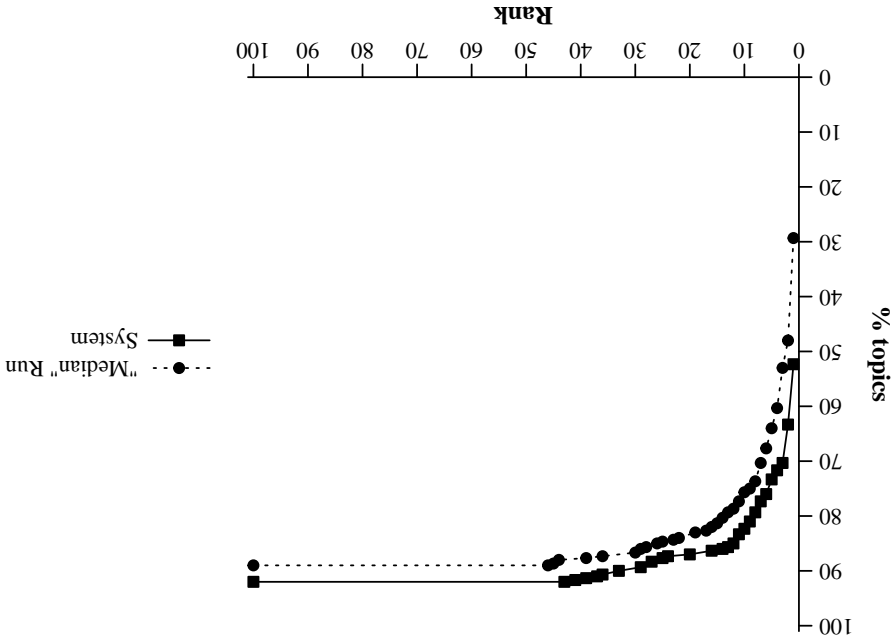

Summary Statistics			
Run ID	Run Description	Num topics	
UmlNmp1	DOCTRUCT, ANCHORTEXT, NOLINKSTRUCT	300	
	overall		
Mean reciprocal rank	0.626		
Num found at rank 1	157 (52.3%)	82 (54.7%)	75 (50.0%)
Num found in top 10	247 (82.3%)	130 (86.7%)	117 (78.0%)
Num not found in top 100	24 (8.0%)	10 (6.7%)	14 (9.3%)

Cumulative % of topics that retrieve target page by given rank