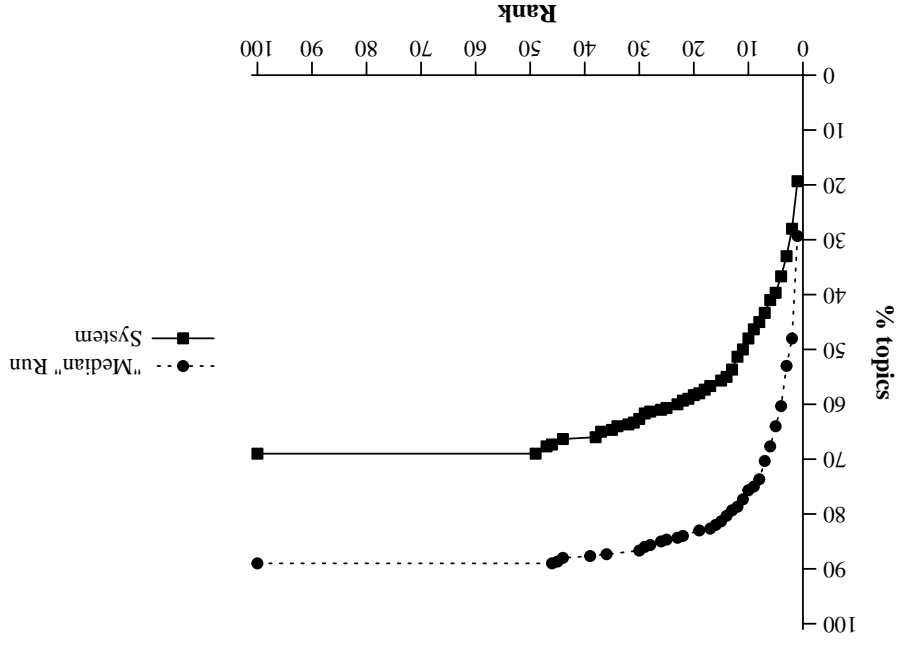

Summary Statistics			
Run ID	RMITSEG5		
Run Description	DOCSTRUCT, NOANCHORTEXT, NOLINKSTRUCT		
Num topics	300		
Mean reciprocal rank	overall	named	home
Num found at rank 1	58 (19.3%)	44 (29.3%)	14 (9.3%)
Num found in top 10	144 (48.0%)	99 (66.0%)	45 (30.0%)
Num not found in top 100	93 (31.0%)	24 (16.0%)	69 (46.0%)

Cumulative % of topics that retrieve target page by given rank