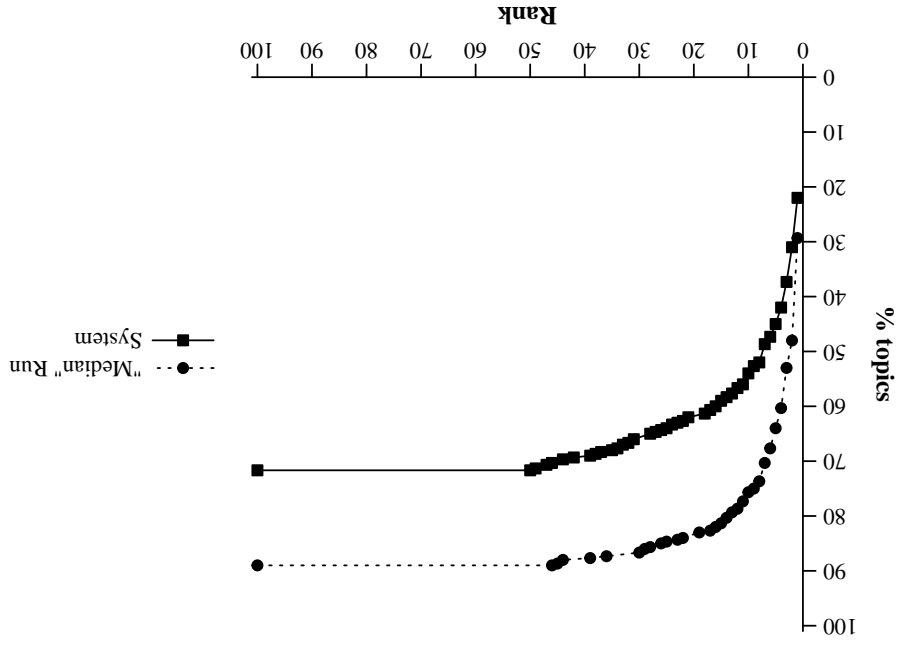

Summary Statistics			
Run ID	RMITSEG4		
Run Description	DOCSTRUCT, NOANCHORTEXT, NOLINKSTRUCT		
Num topics	300		
Mean reciprocal rank	overall	named	home
Num found at rank 1	66 (22.0%)	48 (32.0%)	18 (12.0%)
Num found in top 10	162 (54.0%)	108 (72.0%)	54 (36.0%)
Num not found in top 100	85 (28.3%)	23 (15.3%)	62 (41.3%)

Cumulative % of topics that retrieve target page by given rank