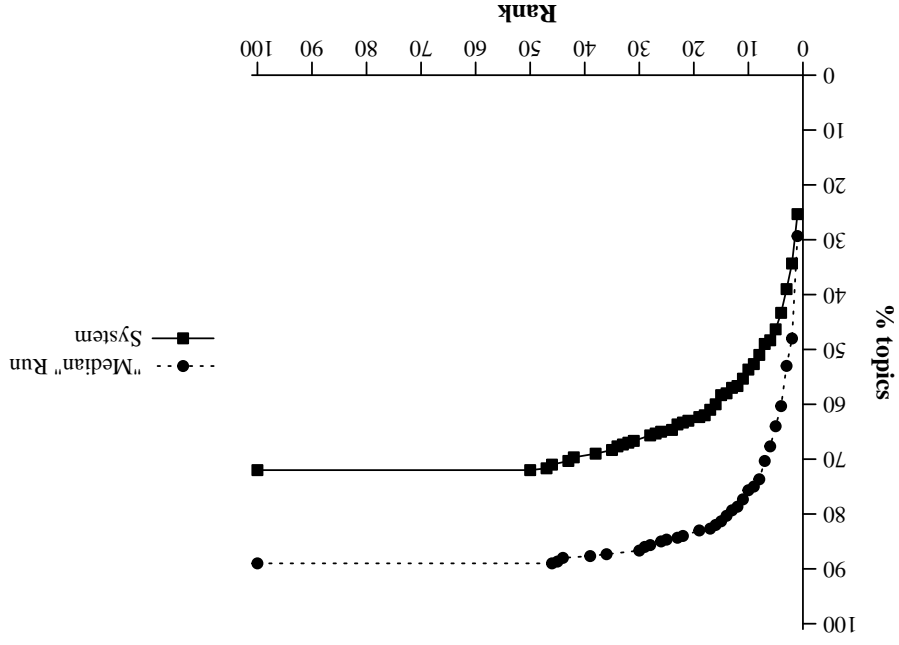

Summary Statistics			
Run ID	RMITSEG3		
Run Description	DOCSTRUCT, NONANCHORTEXT, NOLINKSTRUCT		
Num topics	300		
Mean reciprocal rank	overall	named	home
Num found at rank 1	76 (25.3%)	54 (36.0%)	22 (14.7%)
Num found in top 10	161 (53.7%)	109 (72.7%)	52 (34.7%)
Num not found in top 100	84 (28.0%)	21 (14.0%)	63 (42.0%)

Cumulative % of topics that retrieve target page by given rank