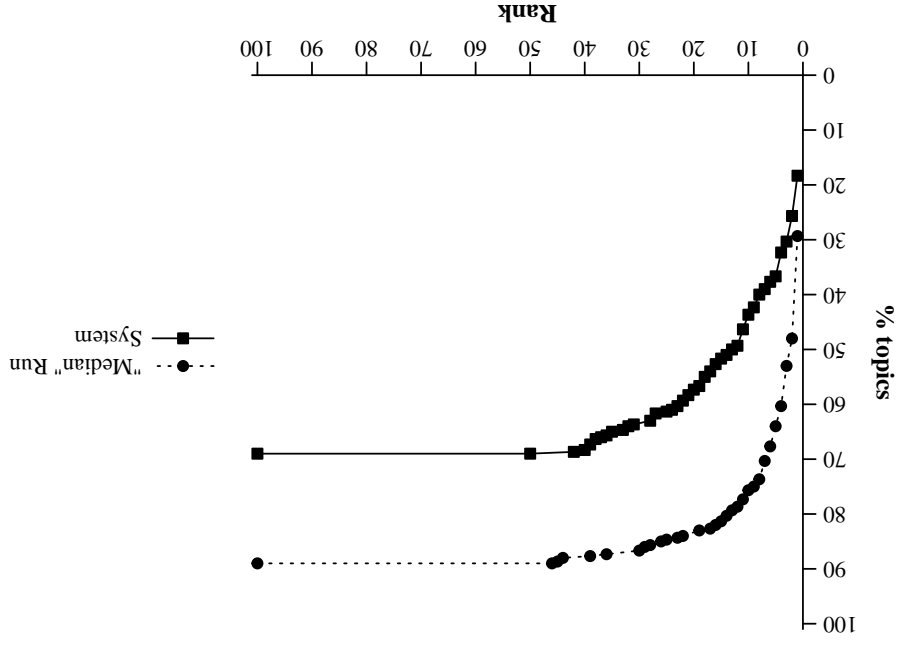

Summary Statistics			
Run ID	RMITSEG2		
Run Description	DOCSTRUCT, NOANCHORTEXT, NOLINKSTRUCT		
Num topics	300		
Mean reciprocal rank	overall	named	home
	0.272	0.199	0.344
Num found at rank 1	55 (18.3%)	14 (9.3%)	41 (27.3%)
Num found in top 10	131 (43.7%)	62 (41.3%)	69 (46.0%)
Num not found in top 100	93 (31.0%)	24 (16.0%)	69 (46.0%)

Cumulative % of topics that retrieve target page by given rank