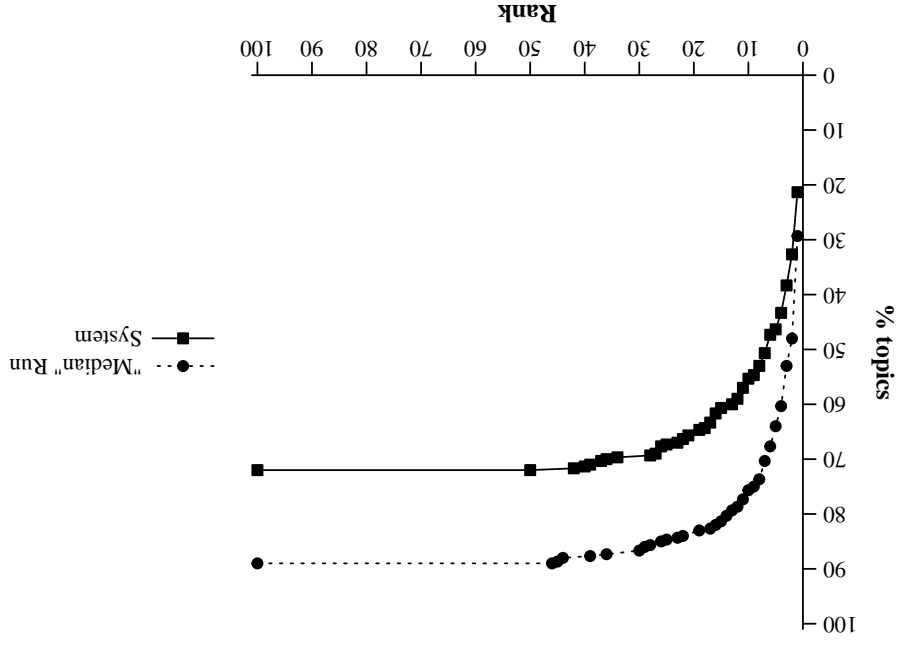

Summary Statistics			
Run ID	RMITSEG1		
Run Description	DOCSTRUCT, NOANCHORTEXT, NOLINKSTRUCT		
Num topics	300		
Mean reciprocal rank	overall	named	home
	0.329	0.270	0.387
Num found at rank 1	64 (21.3%)	19 (12.7%)	45 (30.0%)
Num found in top 10	166 (55.3%)	87 (58.0%)	79 (52.7%)
Num not found in top 100	84 (28.0%)	21 (14.0%)	63 (42.0%)

Cumulative % of topics that retrieve target page by given rank