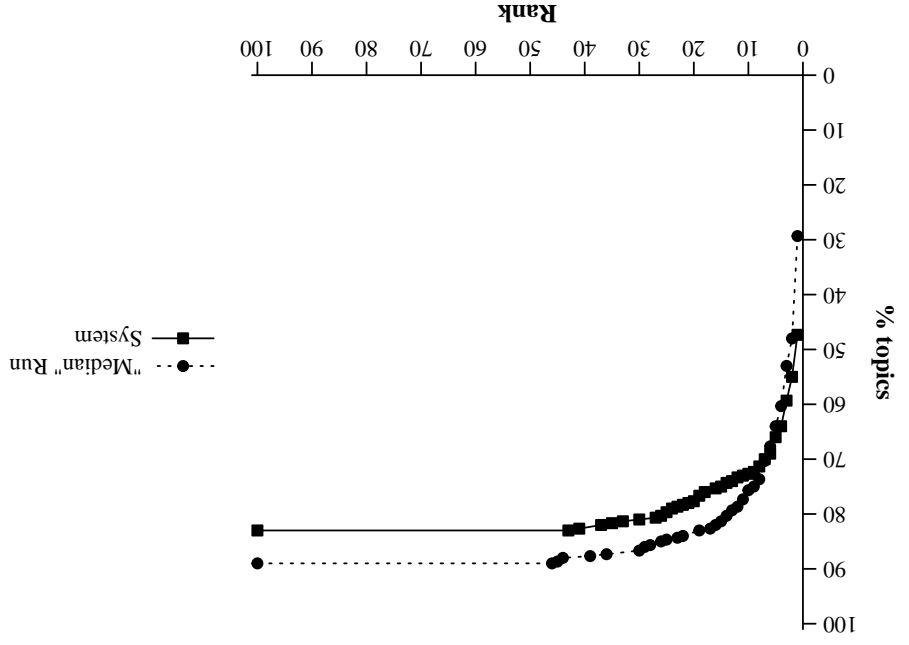

Summary Statistics			
Run ID	Run Description	Num topics	
MSRANP3	DOCTRUCT, ANCHORTEXT, NOLINKSTRUCT	300	
	overall		
Mean reciprocal rank	0.556		
Num found at rank 1	142 (47.3%)	59 (39.3%)	83 (55.3%)
Num found in top 10	218 (72.7%)	102 (68.0%)	116 (77.3%)
Num not found in top 100	51 (17.0%)	32 (21.3%)	19 (12.7%)

Cumulative % of topics that retrieve target page by given rank