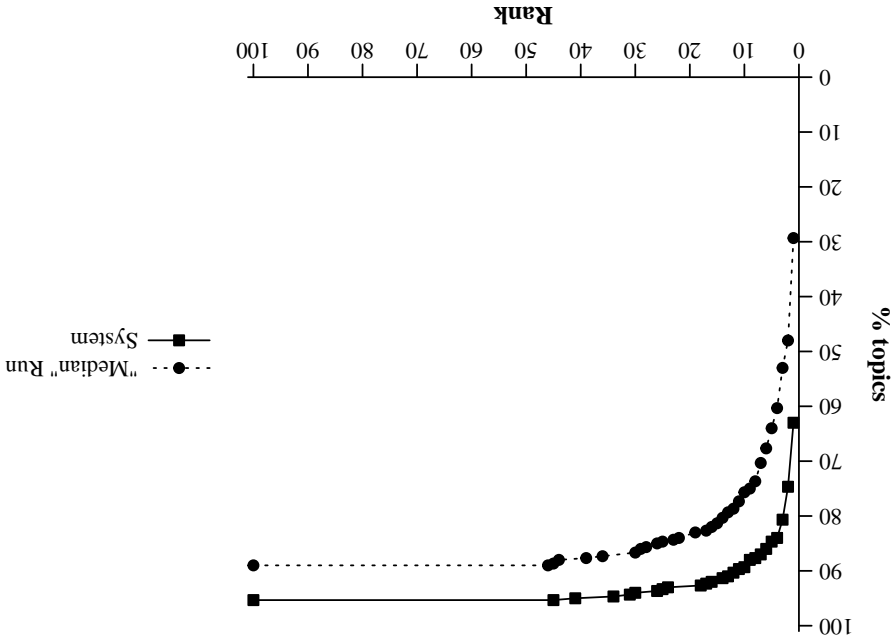

Summary Statistics			
Run ID	Run Description	Num topics	
LmrEstUrl	DOCTSTRUCT, ANCHORTEXT, NOLINKSTRUCT	300	
named	overall		
0.807	0.727	0.648	0.807
Mean reciprocal rank			
189 (63.0%)	79 (52.7%)	110 (73.3%)	
Num found at rank 1			
268 (89.3%)	130 (86.7%)	138 (92.0%)	
Num found in top 10			
14 (4.7%)	8 (5.3%)	6 (4.0%)	
Num not found in top 100			

Cumulative % of topics that retrieve target page by given rank