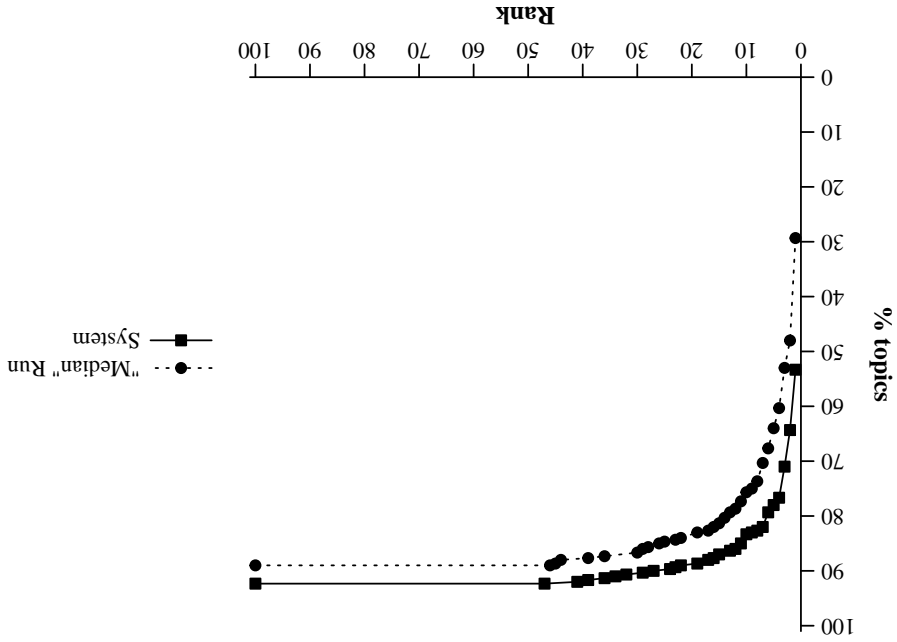

Summary Statistics			
Run ID	LmrEst		
Run Description	DOCTRUCT, ANCHORTEXT, NOLINKSTRUCT		
Num topics	300		
Mean reciprocal rank	overall	named	home
Num found at rank 1	160 (53.3%)	86 (57.3%)	74 (49.3%)
Num found in top 10	250 (83.3%)	133 (88.7%)	117 (78.0%)
Num not found in top 100	23 (7.7%)	8 (5.3%)	15 (10.0%)

Cumulative % of topics that retrieve target page by given rank