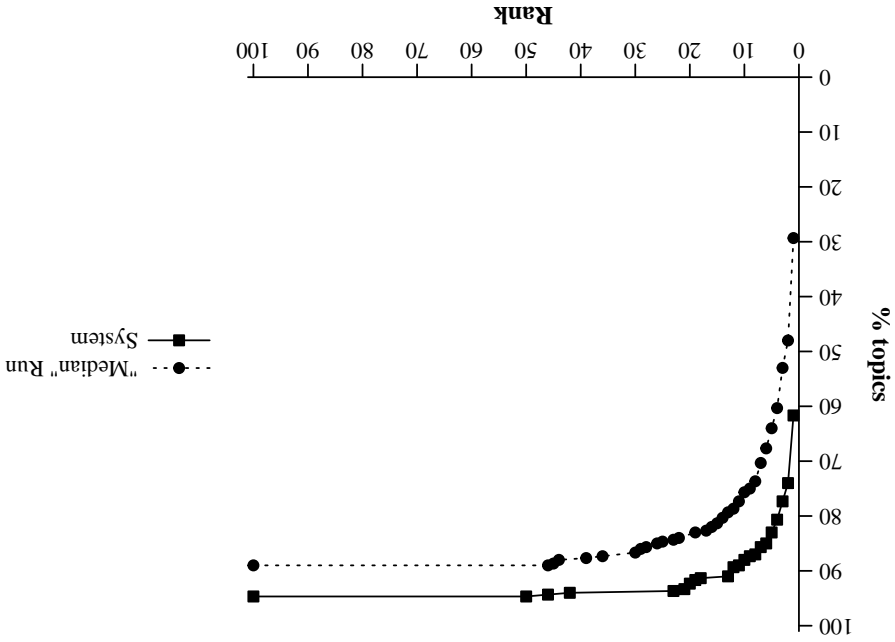

Summary Statistics			
Run ID	Run Description	Num topics	
LmrEqUrl	DOCSSTRUCT, ANCHORTEXT, NOLINKSTRUCT	300	
named	overall		
home	named		
Mean reciprocal rank	0.713	0.633	0.794
Num found at rank 1	185 (61.7%)	78 (52.0%)	107 (71.3%)
Num found in top 10	264 (88.0%)	124 (82.7%)	140 (93.3%)
Num not found in top 100	16 (5.3%)	11 (7.3%)	5 (3.3%)

Cumulative % of topics that retrieve target page by given rank