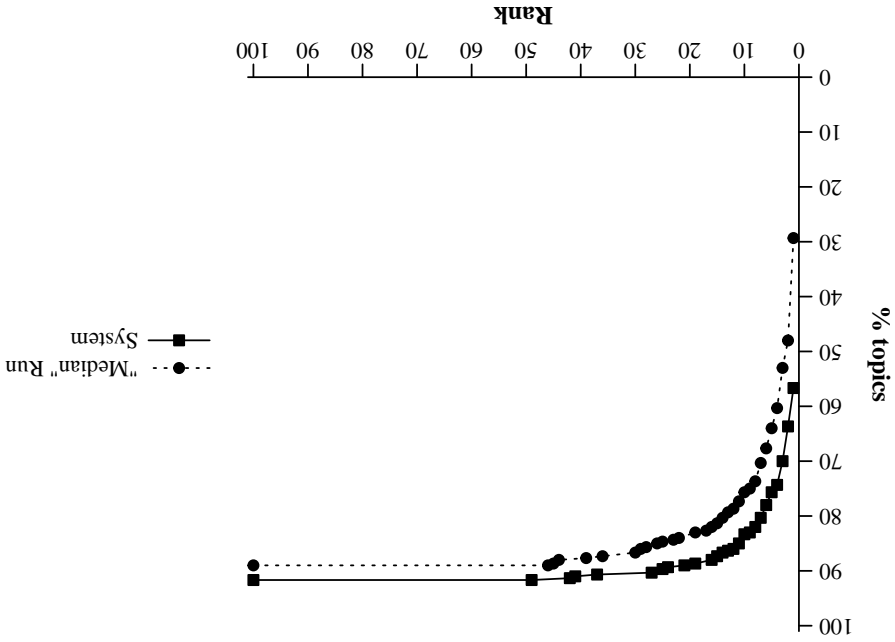

Summary Statistics			
Run ID	Run Description	Num topics	
LmrEq	DOCSTRUCT, ANCHORTEXT, NOLINKSTRUCT	300	
	named	overall	
Mean reciprocal rank	0.652	0.688	0.616
Num found at rank 1	170 (56.7%)	91 (60.7%)	79 (52.7%)
Num found in top 10	250 (83.3%)	131 (87.3%)	119 (79.3%)
Num not found in top 100	25 (8.3%)	9 (6.0%)	16 (10.7%)

Cumulative % of topics that retrieve target page by given rank