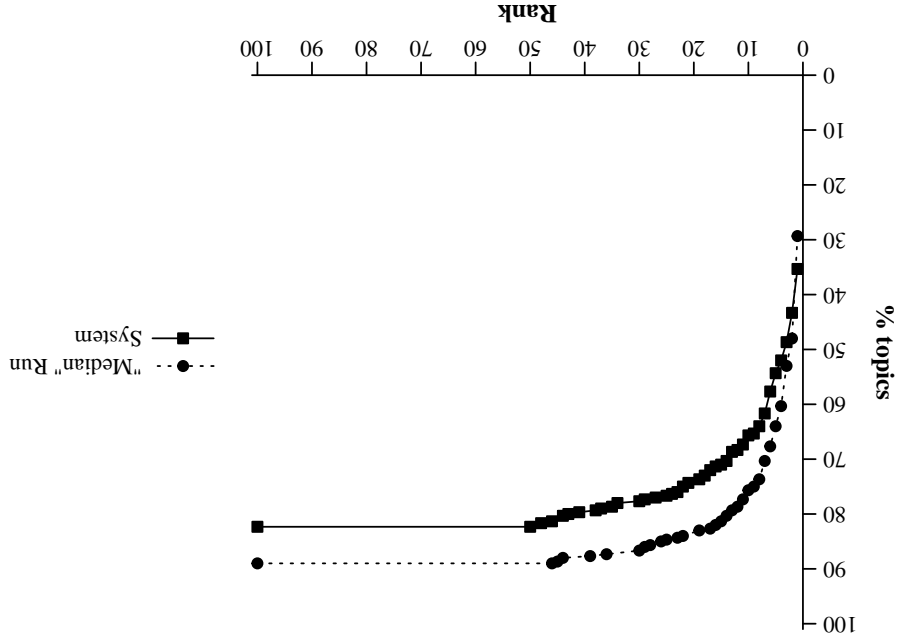

Summary Statistics			
Run ID	ICTWebK112B		
Run Description	DOCTRUCT, ANCHORTEXT, NOLINKSTRUCT		
Num topics	300		
Mean reciprocal rank	overall	named	home
Num found at rank 1	106 (35.3%)	78 (52.0%)	28 (18.7%)
Num found in top 10	197 (65.7%)	120 (80.0%)	77 (51.3%)
Num not found in top 100	53 (17.7%)	9 (6.0%)	44 (29.3%)

Cumulative % of topics that retrieve target page by given rank