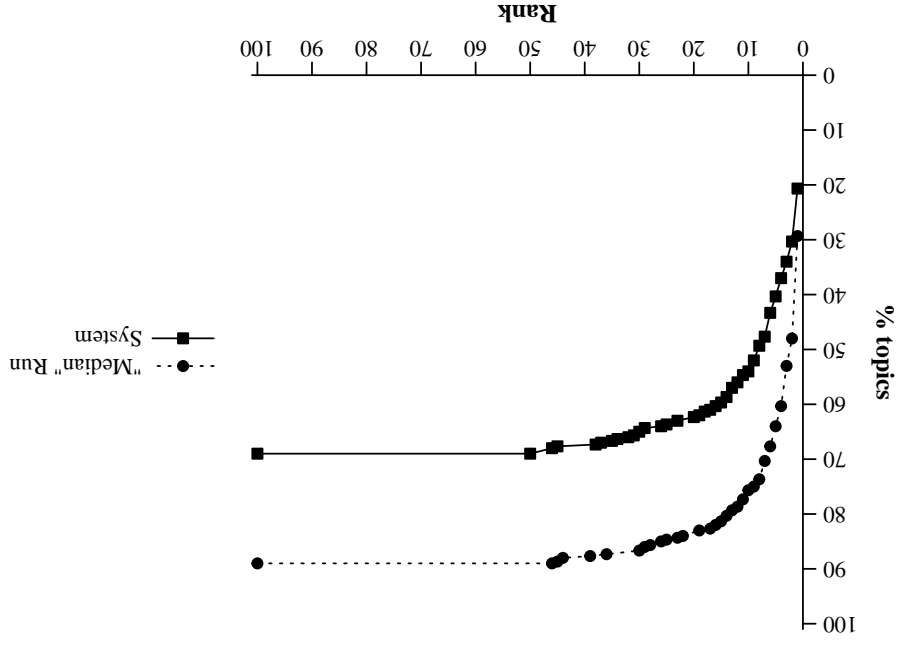

Summary Statistics			
Run ID	ICTWebKI12A		
Run Description	NODOCSTRUCT, NONANCHORTEXT, NOLINKSTRUCT		
Num topics	300		
Mean reciprocal rank	0.308	0.455	0.160
Num found at rank 1	62 (20.7%)	51 (34.0%)	11 (7.3%)
Num found in top 10	162 (54.0%)	108 (72.0%)	54 (36.0%)
Num not found in top 100	93 (31.0%)	20 (13.3%)	73 (48.7%)
	overall	named	home

Cumulative % of topics that retrieve target page by given rank