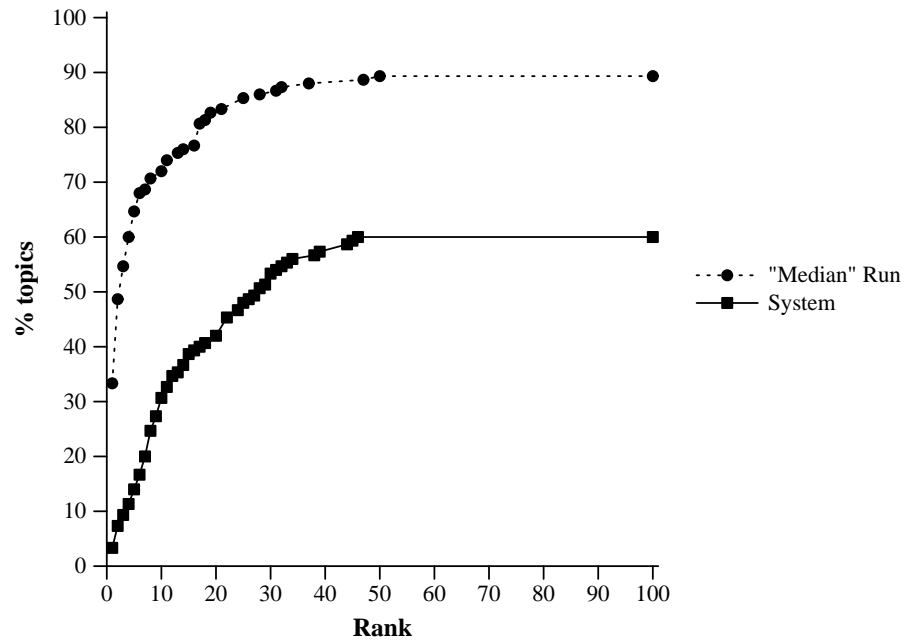

Summary Statistics		
Run ID	uwmt.BW4	
Run Description	NODOCSTRUCT, ANCHORTEXT, LINKSTRUCT	
Num topics	150	
Mean reciprocal rank	0.106	
Num found at rank 1	5 (3.3%)	
Num found in top 10	46 (30.7%)	
Num not found in top 100	60 (40.0%)	

Cumulative % of topics that retrieve named page by given rank