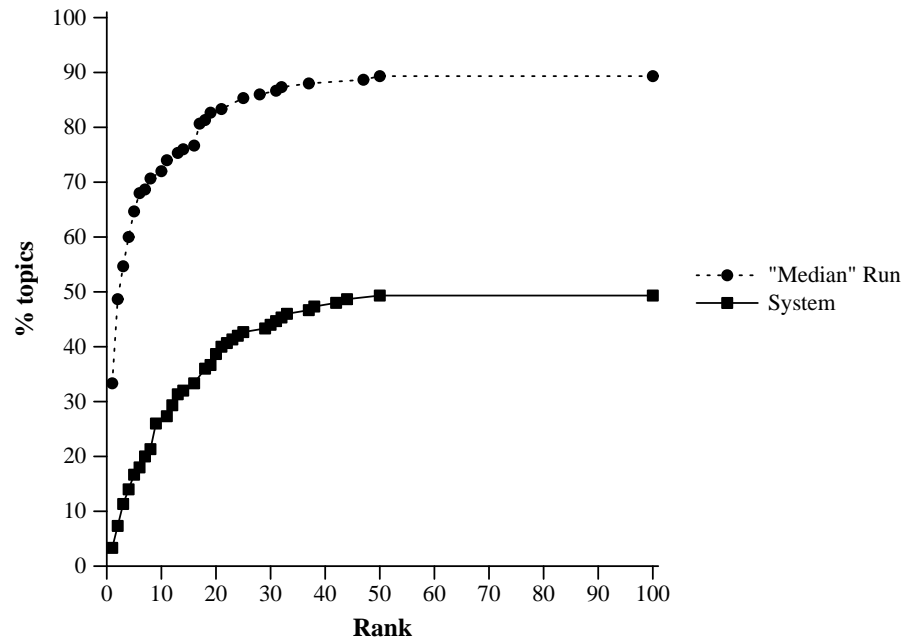

Summary Statistics		
Run ID	uwmtBW3	
Run Description	NODOCSTRUCT, ANCHORTEXT, LINKSTRUCT	
Num topics	150	
Mean reciprocal rank	0.103	
Num found at rank 1	5 (3.3%)	
Num found in top 10	39 (26.0%)	
Num not found in top 100	76 (50.7%)	

Cumulative % of topics that retrieve named page by given rank