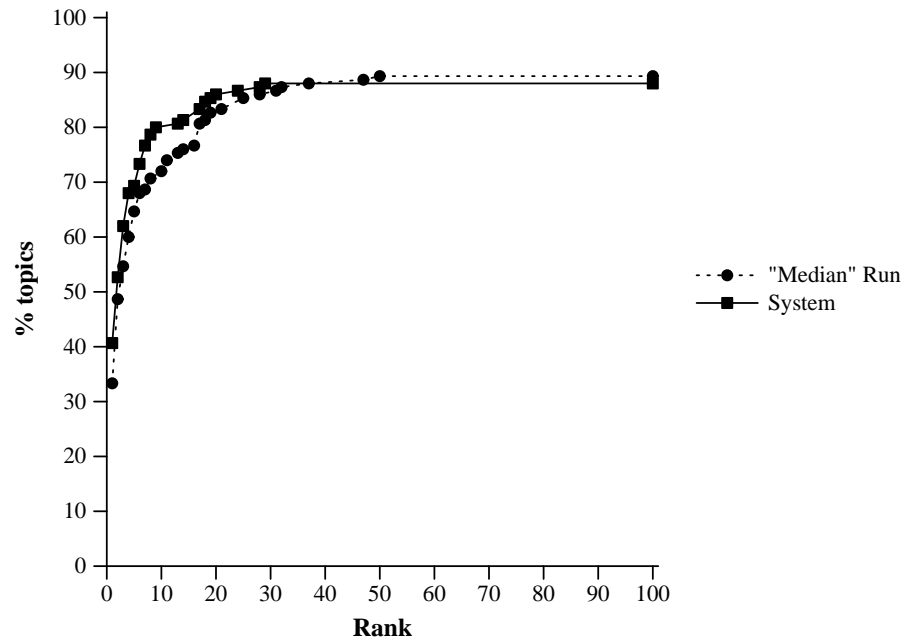

Summary Statistics		
Run ID	uwmt.BW2	
Run Description	NODOCSTRUCT, ANCHORTEXT, LINKSTRUCT	
Num topics	150	
Mean reciprocal rank	0.535	
Num found at rank 1	61 (40.7%)	
Num found in top 10	120 (80.0%)	
Num not found in top 100	18 (12.0%)	

Cumulative % of topics that retrieve named page by given rank