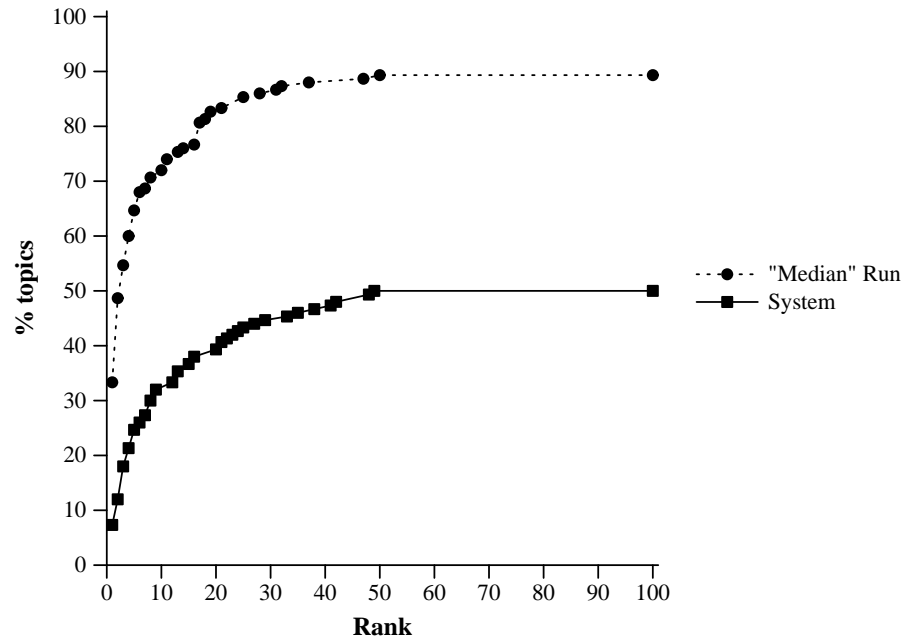

Summary Statistics		
Run ID	uwmtBW1	
Run Description	NODOCSTRUCT, NOANCHORTEXT, LINKSTRUCT	
Num topics	150	
Mean reciprocal rank	0.150	
Num found at rank 1	11 (7.3%)	
Num found in top 10	48 (32.0%)	
Num not found in top 100	75 (50.0%)	

Cumulative % of topics that retrieve named page by given rank