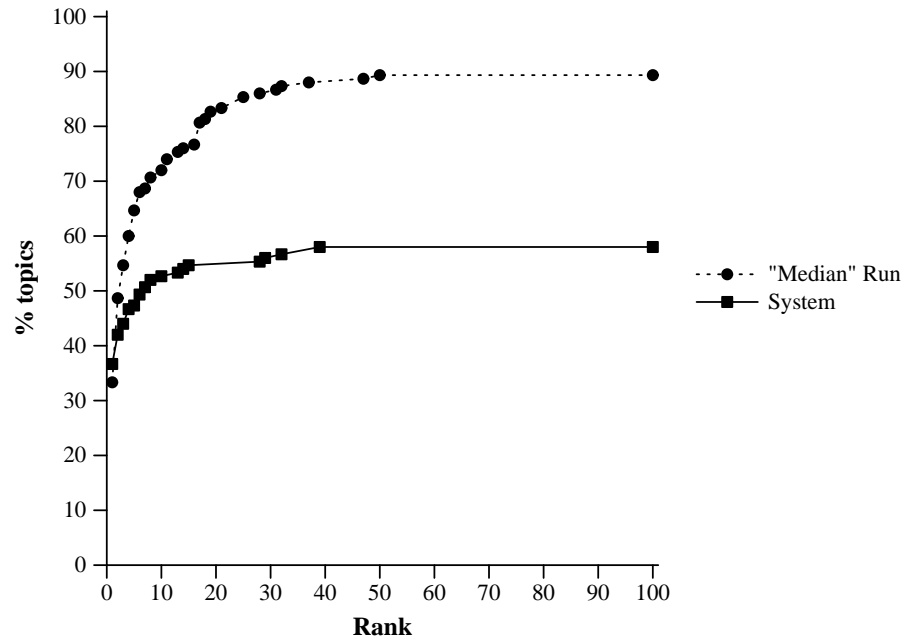

Summary Statistics	
Run ID	pltr02wt9
Run Description	NODOCSTRUCT, NOANCHORTEXT, NOLINKSTRUCT
Num topics	150
Mean reciprocal rank	0.418
Num found at rank 1	55 (36.7%)
Num found in top 10	79 (52.7%)
Num not found in top 100	63 (42.0%)

Cumulative % of topics that retrieve named page by given rank