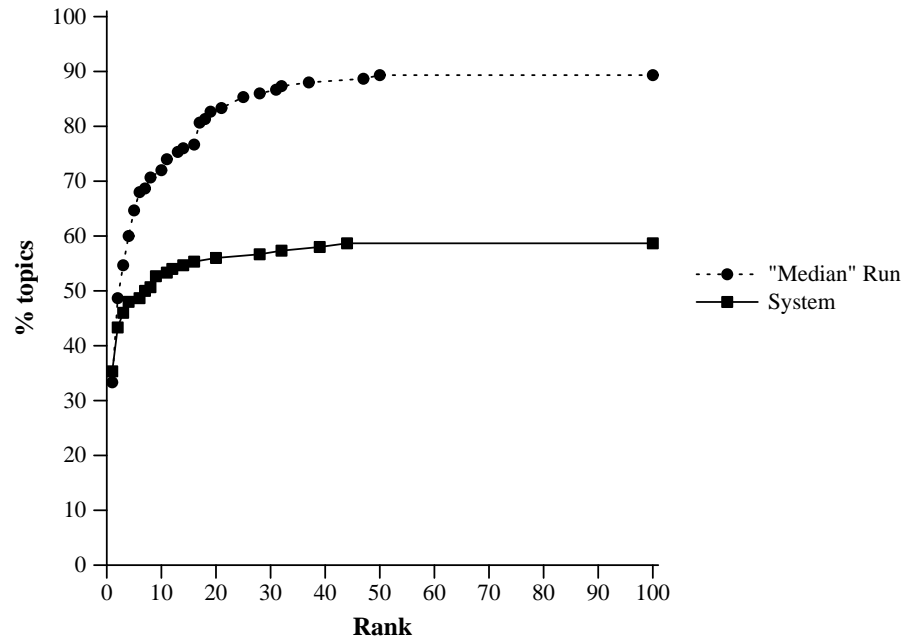

Summary Statistics	
Run ID	pltr02wt8
Run Description	NODOCSTRUCT, NOANCHORTEXT, NOLINKSTRUCT
Num topics	150
Mean reciprocal rank	0.416
Num found at rank 1	53 (35.3%)
Num found in top 10	79 (52.7%)
Num not found in top 100	62 (41.3%)

Cumulative % of topics that retrieve named page by given rank