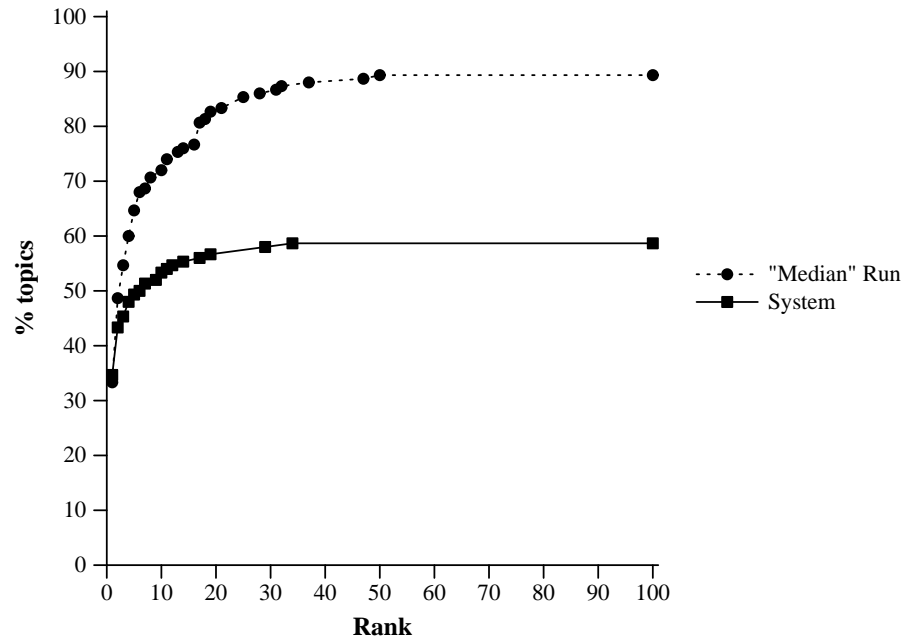

Summary Statistics	
Run ID	pltr02wt7
Run Description	NODOCSTRUCT, NOANCHORTEXT, NOLINKSTRUCT
Num topics	150
Mean reciprocal rank	0.414
Num found at rank 1	52 (34.7%)
Num found in top 10	80 (53.3%)
Num not found in top 100	62 (41.3%)

Cumulative % of topics that retrieve named page by given rank