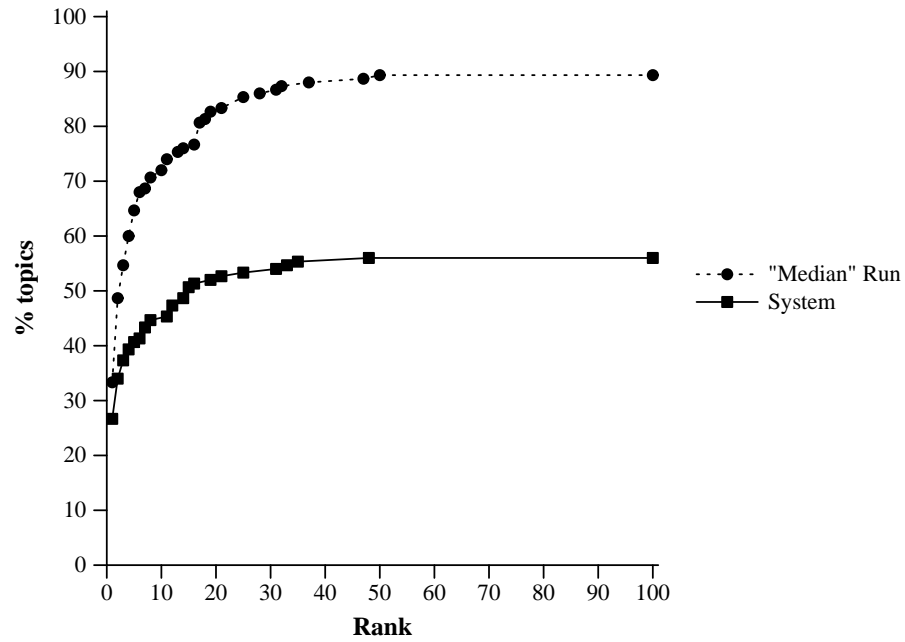

Summary Statistics	
Run ID	pltr02wt6
Run Description	NODOCSTRUCT, NOANCHORTEXT, NOLINKSTRUCT
Num topics	150
Mean reciprocal rank	0.334
Num found at rank 1	40 (26.7%)
Num found in top 10	67 (44.7%)
Num not found in top 100	66 (44.0%)

Cumulative % of topics that retrieve named page by given rank