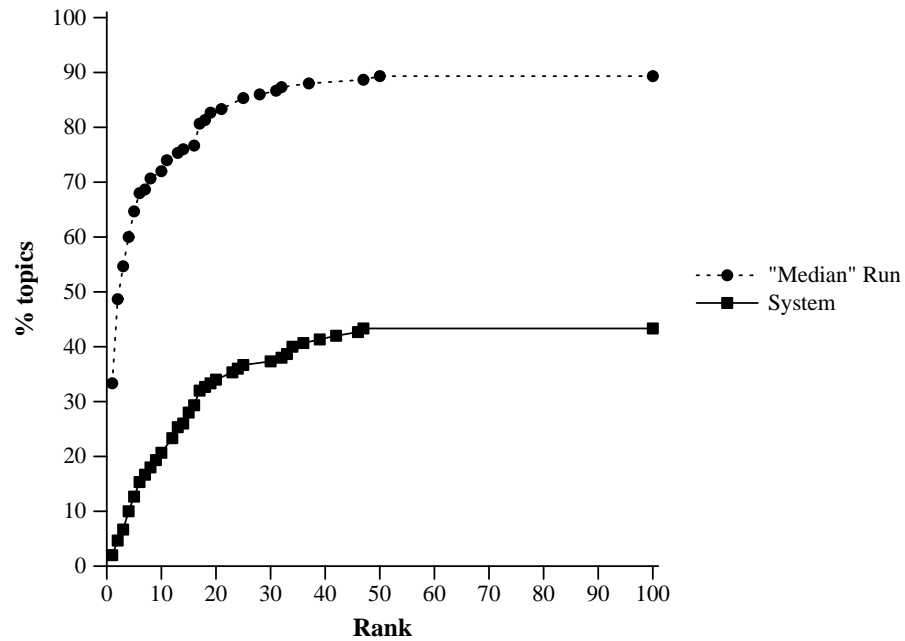

Summary Statistics	
Run ID	pirc2Wnp2
Run Description	DOCSTRUCT, ANCHORTEXT, LINKSTRUCT
Num topics	150
Mean reciprocal rank	0.076
Num found at rank 1	3 (2.0%)
Num found in top 10	31 (20.7%)
Num not found in top 100	85 (56.7%)

Cumulative % of topics that retrieve named page by given rank