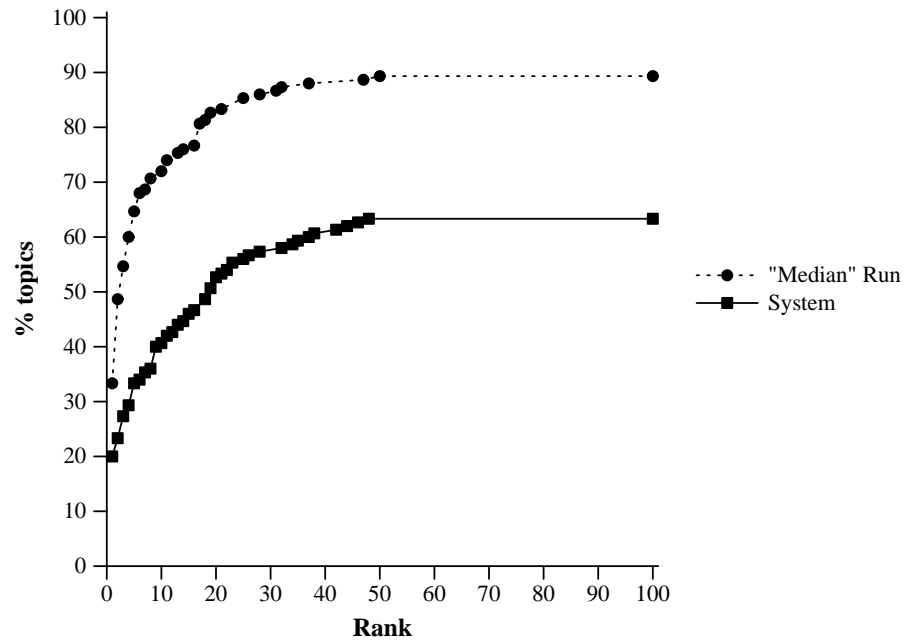

Summary Statistics	
Run ID	pirc2Wnp1
Run Description	DOCSTRUCT, ANCHORTEXT, NOLINKSTRUCT
Num topics	150
Mean reciprocal rank	0.263
Num found at rank 1	30 (20.0%)
Num found in top 10	61 (40.7%)
Num not found in top 100	55 (36.7%)

Cumulative % of topics that retrieve named page by given rank