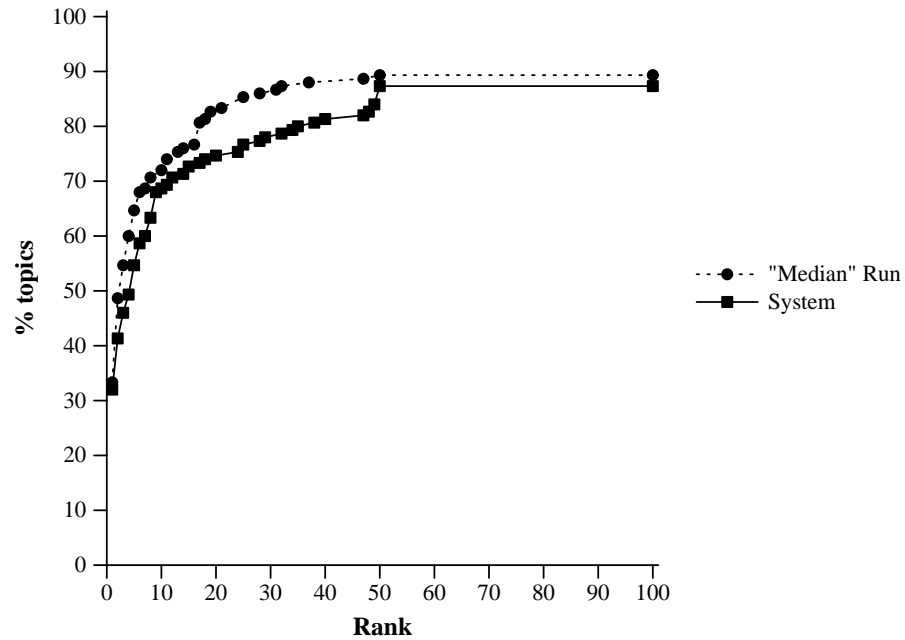

Summary Statistics		
Run ID	littext	
Run Description	NODOCSTRUCT, NOANCHORTEXT, NOLINKSTRUCT	
Num topics	150	
Mean reciprocal rank	0.427	
Num found at rank 1	48 (32.0%)	
Num found in top 10	103 (68.7%)	
Num not found in top 100	19 (12.7%)	

Cumulative % of topics that retrieve named page by given rank