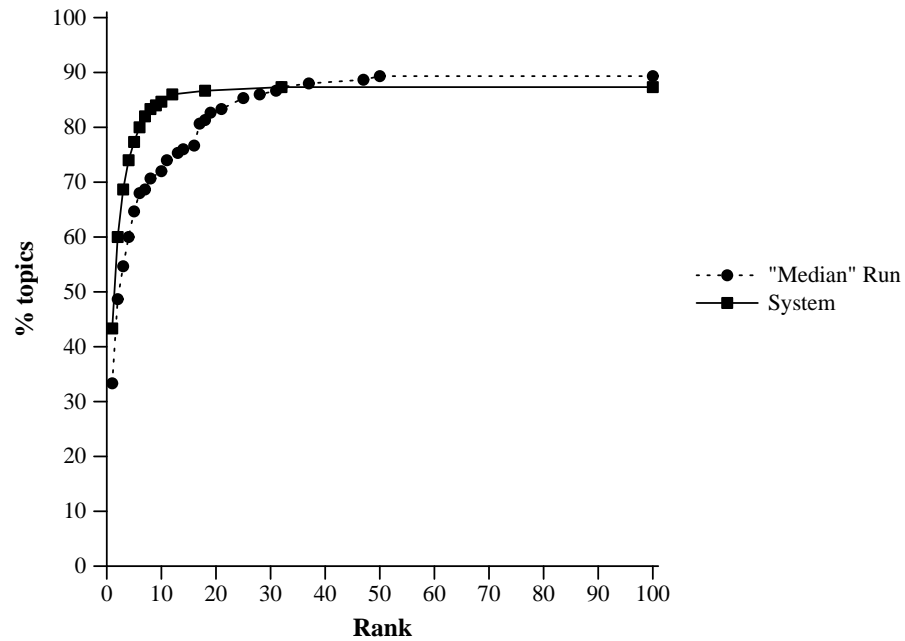

| Summary Statistics       |                                      |
|--------------------------|--------------------------------------|
| Run ID                   | litlink                              |
| Run Description          | DOCSTRUCT, ANCHORTEXT,<br>LINKSTRUCT |
| Num topics               | 150                                  |
| Mean reciprocal rank     | 0.578                                |
| Num found at rank 1      | 65 (43.3%)                           |
| Num found in top 10      | 127 (84.7%)                          |
| Num not found in top 100 | 19 (12.7%)                           |

Cumulative % of topics that retrieve named page by given rank