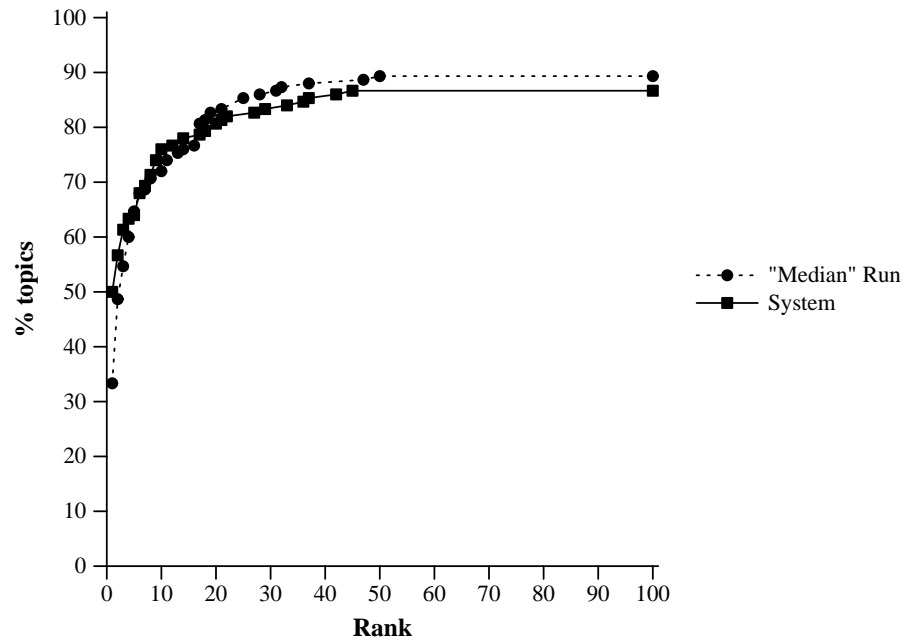

Summary Statistics	
Run ID	iit02tf
Run Description	DOCSTRUCT, NOANCHORTEXT, NOLINKSTRUCT
Num topics	150
Mean reciprocal rank	0.576
Num found at rank 1	75 (50.0%)
Num found in top 10	114 (76.0%)
Num not found in top 100	20 (13.3%)

Cumulative % of topics that retrieve named page by given rank