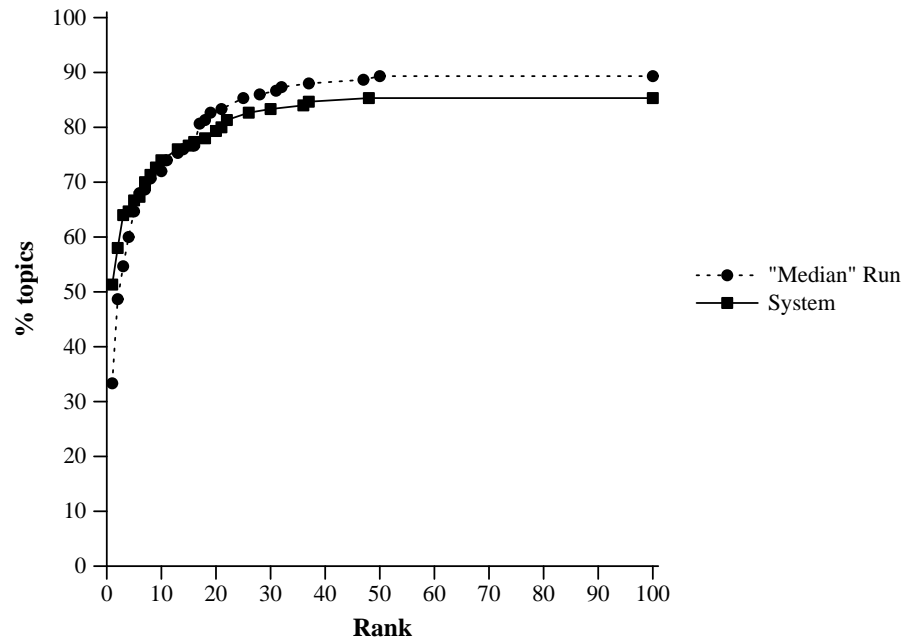

Summary Statistics	
Run ID	iit02b
Run Description	NODOCSTRUCT, NOANCHORTEXT, NOLINKSTRUCT
Num topics	150
Mean reciprocal rank	0.587
Num found at rank 1	77 (51.3%)
Num found in top 10	111 (74.0%)
Num not found in top 100	22 (14.7%)

Cumulative % of topics that retrieve named page by given rank