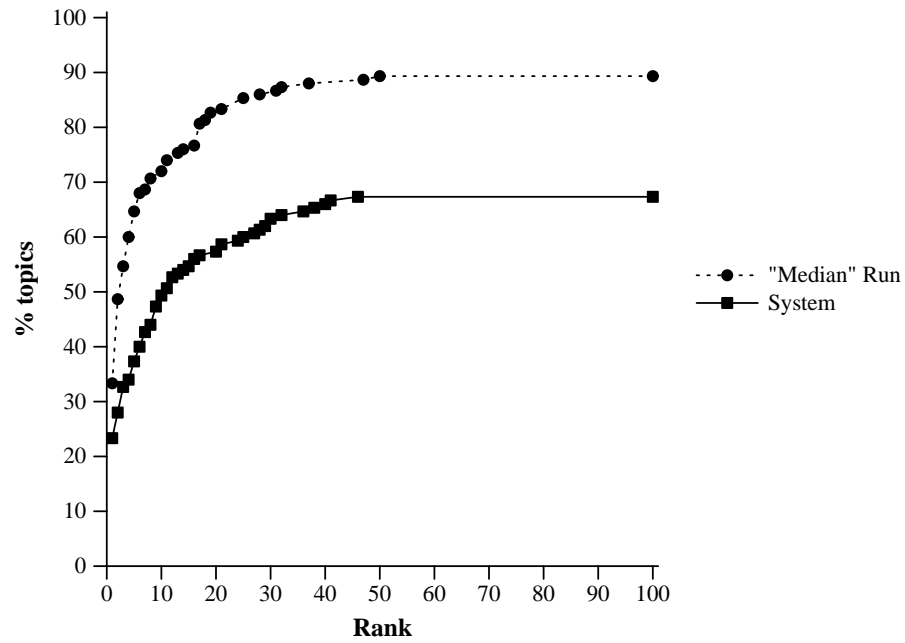

Summary Statistics	
Run ID	csiro02np16
Run Description	DOCSTRUCT, ANCHORTEXT, LINKSTRUCT
Num topics	150
Mean reciprocal rank	0.307
Num found at rank 1	35 (23.3%)
Num found in top 10	74 (49.3%)
Num not found in top 100	49 (32.7%)

Cumulative % of topics that retrieve named page by given rank