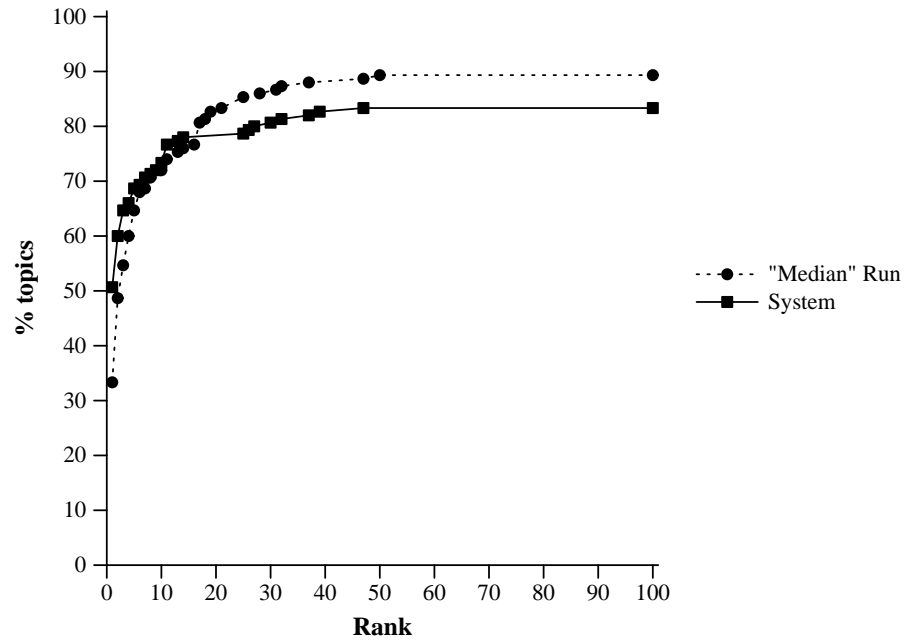

| Summary Statistics | |
|--------------------------|--|
| Run ID | LmrSmall |
| Run Description | DOCSTRUCT, ANCHORTEXT, NOLINKSTRUCT |
| Num topics | 150 |
| Mean reciprocal rank | 0.589 |
| Num found at rank 1 | 76 (50.7%) |
| Num found in top 10 | 110 (73.3%) |
| Num not found in top 100 | 25 (16.7%) |

Cumulative % of topics that retrieve named page by given rank