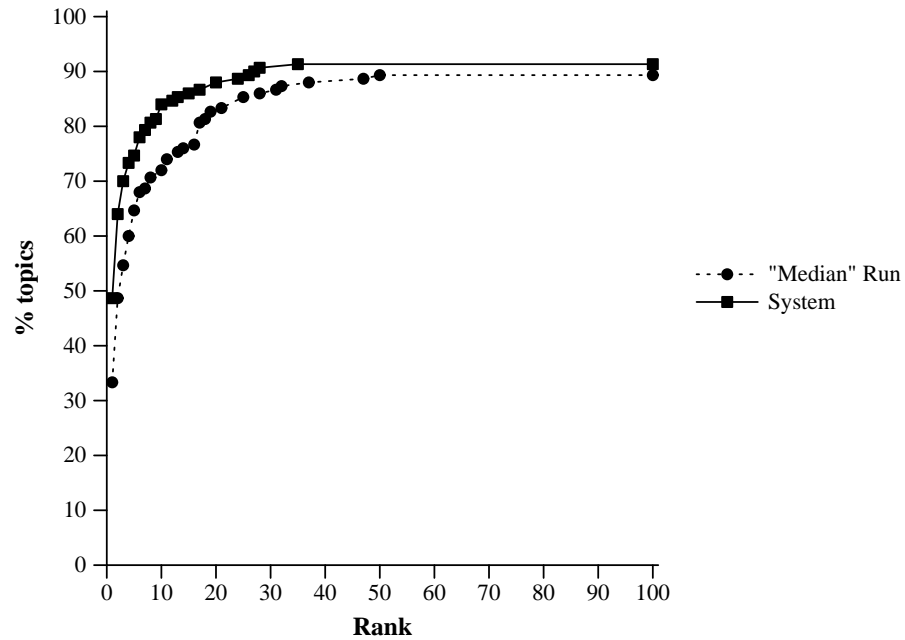

Summary Statistics	
Run ID	LmrNoStruct
Run Description	NODOCSTRUCT, ANCHORTEXT, NOLINKSTRUCT
Num topics	150
Mean reciprocal rank	0.611
Num found at rank 1	73 (48.7%)
Num found in top 10	126 (84.0%)
Num not found in top 100	13 (8.7%)

Cumulative % of topics that retrieve named page by given rank