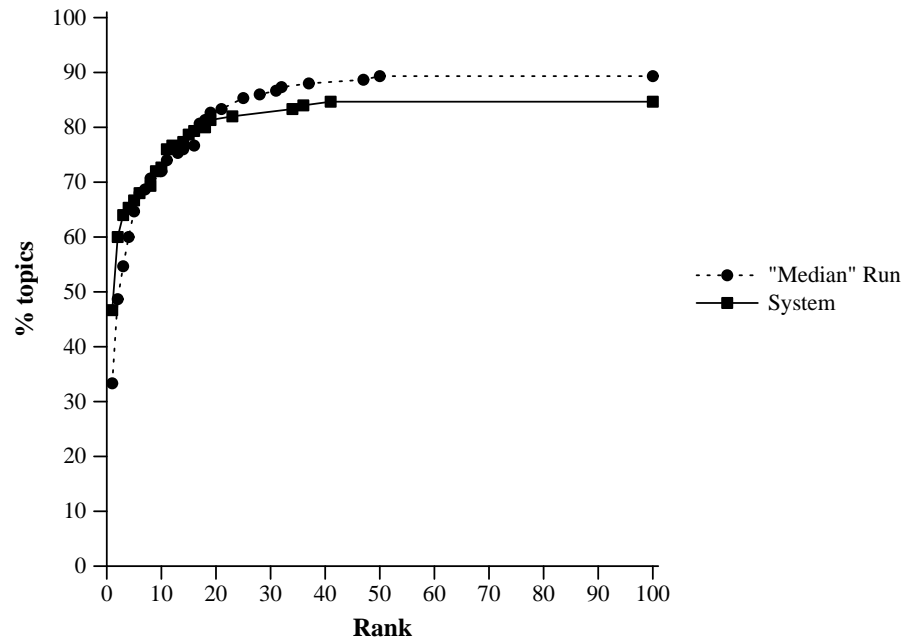

Summary Statistics	
Run ID	LmrDocStruct
Run Description	DOCSTRUCT, NOANCHORTEXT, NOLINKSTRUCT
Num topics	150
Mean reciprocal rank	0.568
Num found at rank 1	70 (46.7%)
Num found in top 10	109 (72.7%)
Num not found in top 100	23 (15.3%)

Cumulative % of topics that retrieve named page by given rank