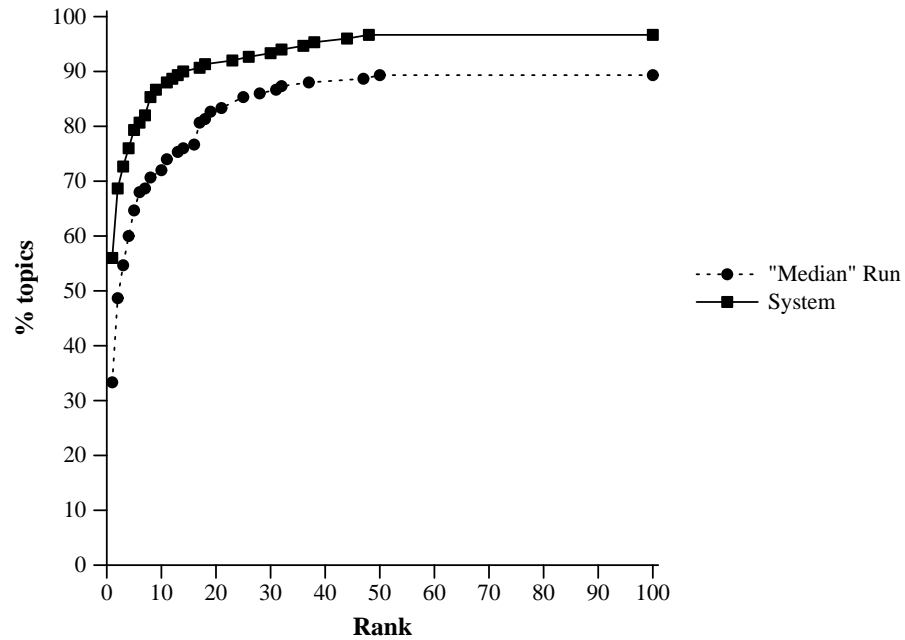

Summary Statistics	
Run ID	LmrAllEst
Run Description	DOCSTRUCT, ANCHORTEXT, NOLINKSTRUCT
Num topics	150
Mean reciprocal rank	0.667
Num found at rank 1	84 (56.0%)
Num found in top 10	130 (86.7%)
Num not found in top 100	5 (3.3%)

Cumulative % of topics that retrieve named page by given rank