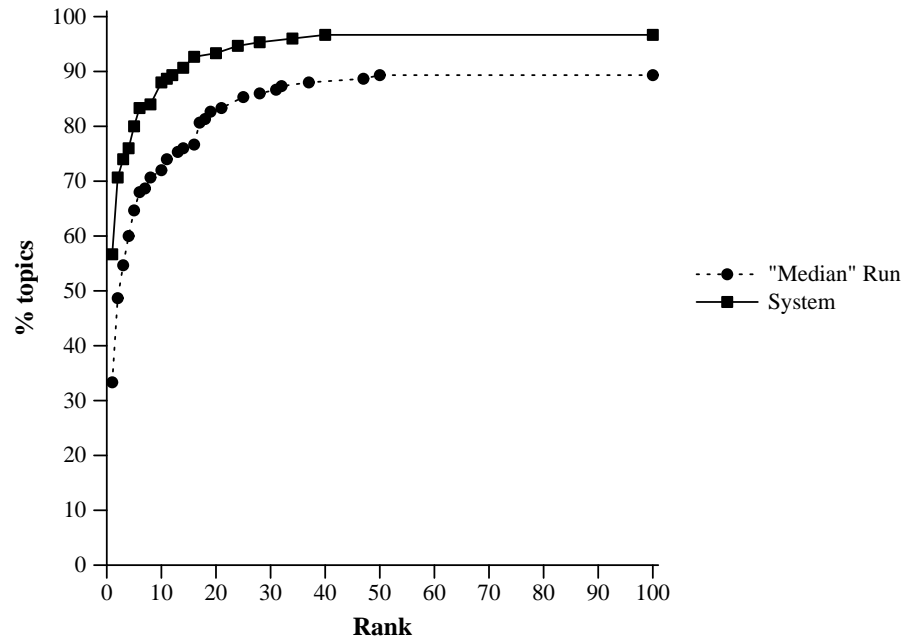

Summary Statistics	
Run ID	LmrAllEq
Run Description	DOCSTRUCT, ANCHORTEXT, NOLINKSTRUCT
Num topics	150
Mean reciprocal rank	0.676
Num found at rank 1	85 (56.7%)
Num found in top 10	132 (88.0%)
Num not found in top 100	5 (3.3%)

Cumulative % of topics that retrieve named page by given rank