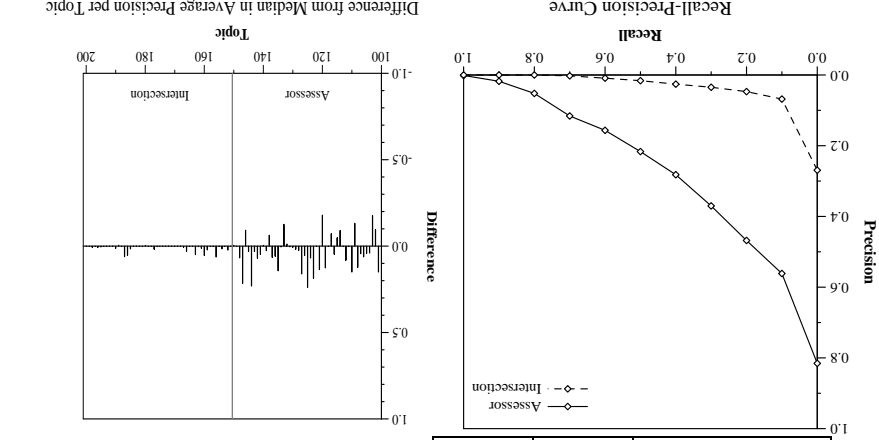

Document Level Averages	
Assr	0.5600
Intsc	0.0960
At 5 docs	0.5140
At 10 docs	0.0980
At 15 docs	0.4560
At 20 docs	0.4270
At 30 docs	0.3913
At 100 docs	0.2484
At 200 docs	0.1783
At 500 docs	0.1052
At 1000 docs	0.0645
Exact RPre	0.2801
uninterp. MAP	0.0515

Summary Statistics	
Run ID:	Visa2711
Subtask	routing
Resources used:	none
Optimized for	neither
Topic type:	Assessor Intersection
Number of Topics:	50
Retrieved:	49891
Rel-ret:	3452

Recall Level Averages	
Recall	0.00
Assr	0.8155
Intsc	0.2693
0.10	0.5614
0.20	0.4679
0.30	0.3702
0.40	0.2820
0.50	0.2166
0.60	0.1565
0.70	0.1159
0.80	0.0521
0.90	0.0178
1.00	0.0000
uninterp. MAP	0.256
Exact RPre	0.029