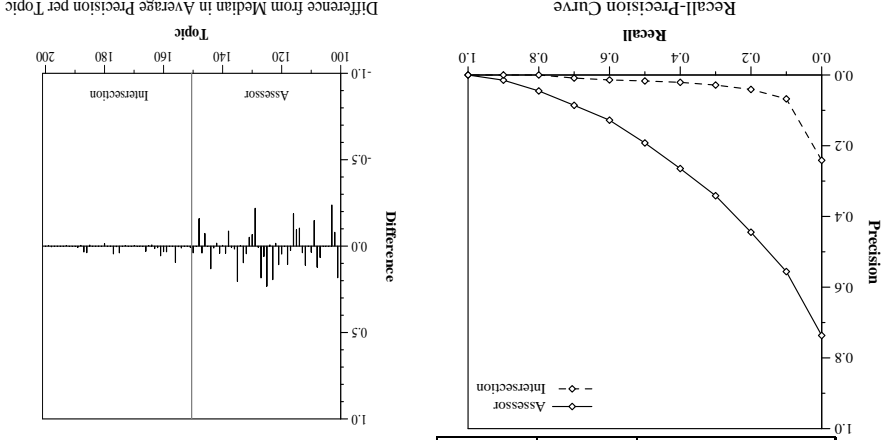

Summary Statistics	
Run ID:	Visa1711
Subtask	routing
Resources used:	none
Optimized for	neither
Topic type:	Assessor Intersection
Number of Topics:	50
Retrieved:	50000
Rel-ret:	3225

Recall Level Averages	
Recall	0.00
Assr	0.7366
Intsc	0.2413
0.10	0.5559
0.20	0.4446
0.30	0.3414
0.40	0.2646
0.50	0.1922
0.60	0.1278
0.70	0.0858
0.80	0.0451
0.90	0.0147
1.00	0.0000
uninterp. MAP	0.236
Exact RPre	0.028