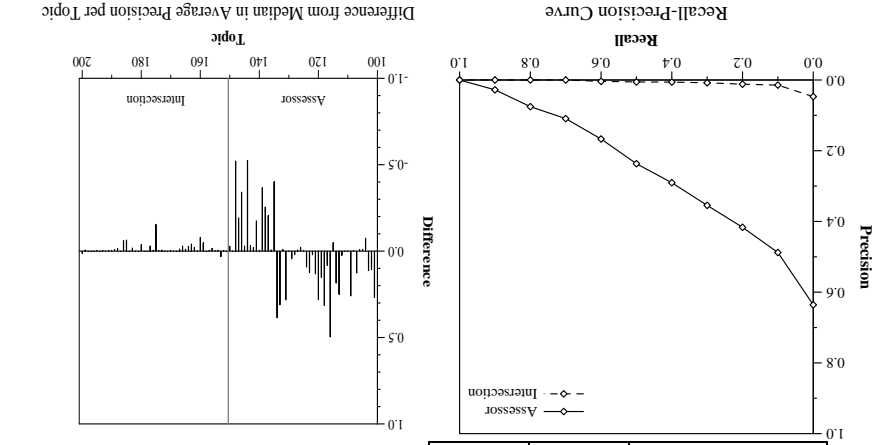

Document Level Averages	
Recall	0.6880
Assr	0.1440
Intsc	0.1220
0.10	0.6400
0.20	0.5973
0.30	0.5610
0.40	0.5100
0.50	0.1047
0.60	0.3360
0.70	0.0788
0.80	0.2405
0.90	0.1363
1.00	0.0792
uninterp. MAP	0.3748
Exact RPRec	0.0804

Summary Statistics	
Run ID:	mSPUMs
Subtask	routing
Resources used:	other TRFC
Topic type:	Assessor Intersection
Number of Topics:	50
Retrieved:	50000
Rel-ret:	2495

Recall Level Averages	
Recall	0.00
Assr	0.6358
Intsc	0.0470
0.10	0.4878
0.20	0.4166
0.30	0.3545
0.40	0.2905
0.50	0.2367
0.60	0.1669
0.70	0.1092
0.80	0.0754
0.90	0.0278
1.00	0.0000
uninterp. MAP	0.239
Exact RPRec	0.006