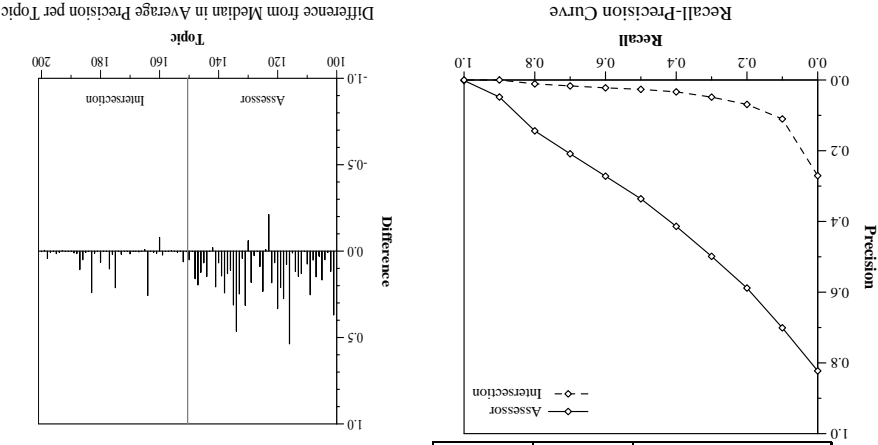

Summary Statistics	
Run ID:	mSPUMB
Subtask	routing
Resources used:	other TRFC
Topic type:	Assessor Intersection
Number of Topics:	50
Retrieved:	50000
Rel-ret:	3961

Recall Level Averages	
Recall	0.00
Assr	0.8226
Intsc	0.2706
0.10	0.7008
0.20	0.5883
0.30	0.4987
0.40	0.4139
0.50	0.3360
0.60	0.2720
0.70	0.2087
0.80	0.1438
0.90	0.0482
1.00	0.0015
uninterp. MAP	0.355
Exact RPRec	0.045