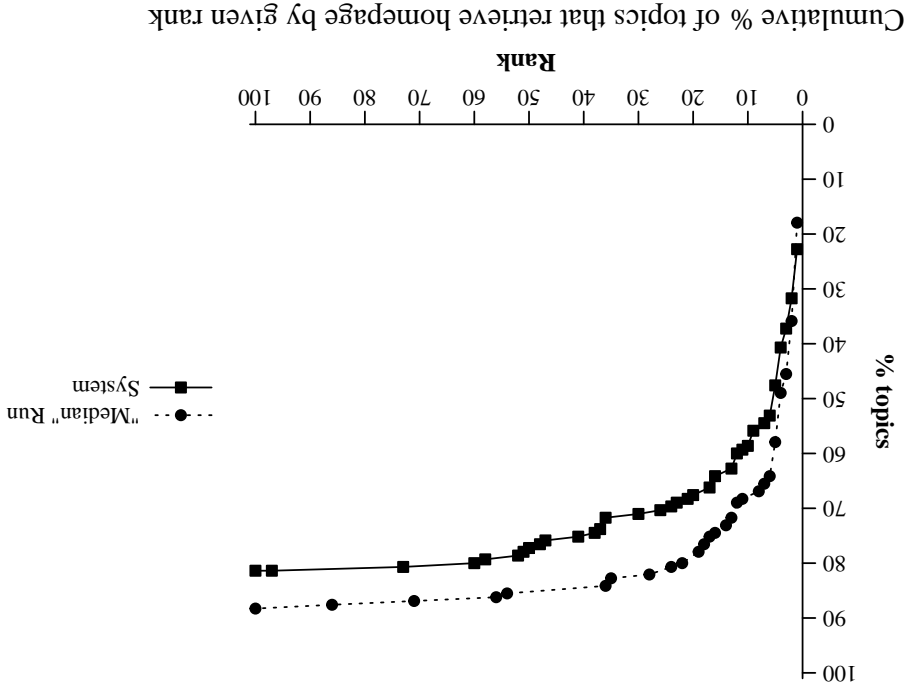

Summary Statistics	
Run ID	tmout10epC
Run Description	docstruct-notused, wrttext-notused, links-notused
Num topics	145
Mean reciprocal rank	0.338
Num found at rank 1	33 (22.8%)
Num found in top 10	85 (58.6%)
Num not found in top 100	27 (18.6%)

Cumulative % of topics that retrieve homepage by given rank