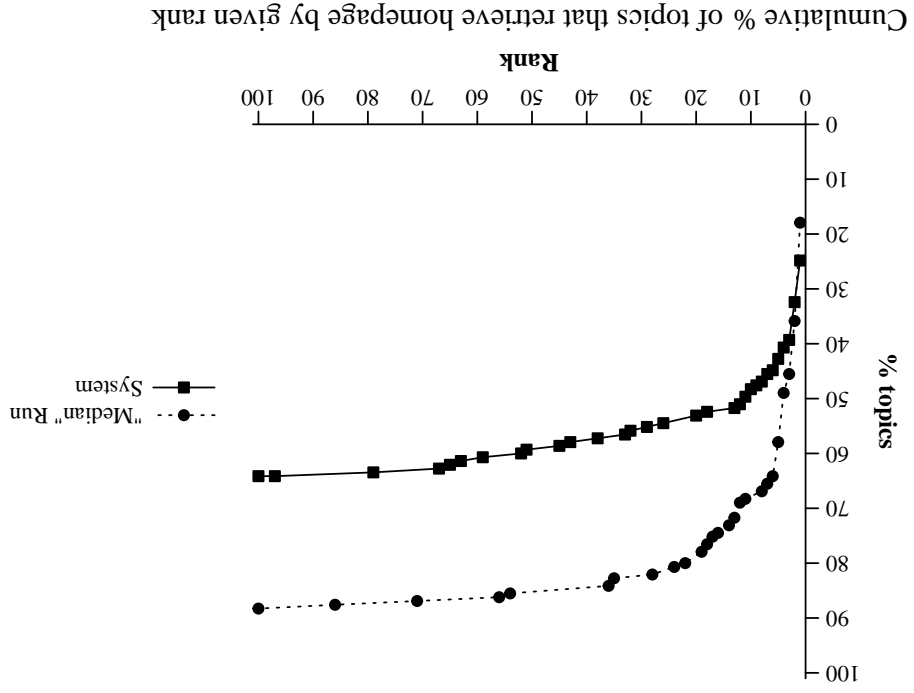

Summary Statistics	
Run ID	tnout10epA
Run Description	docstruct-notused, wrttext-notused, links-used
Num topics	145
Mean reciprocal rank	0.331
Num found at rank 1	36 (24.8%)
Num found in top 10	70 (48.3%)
Num not found in top 100	52 (35.9%)

Cumulative % of topics that retrieve homepage by given rank