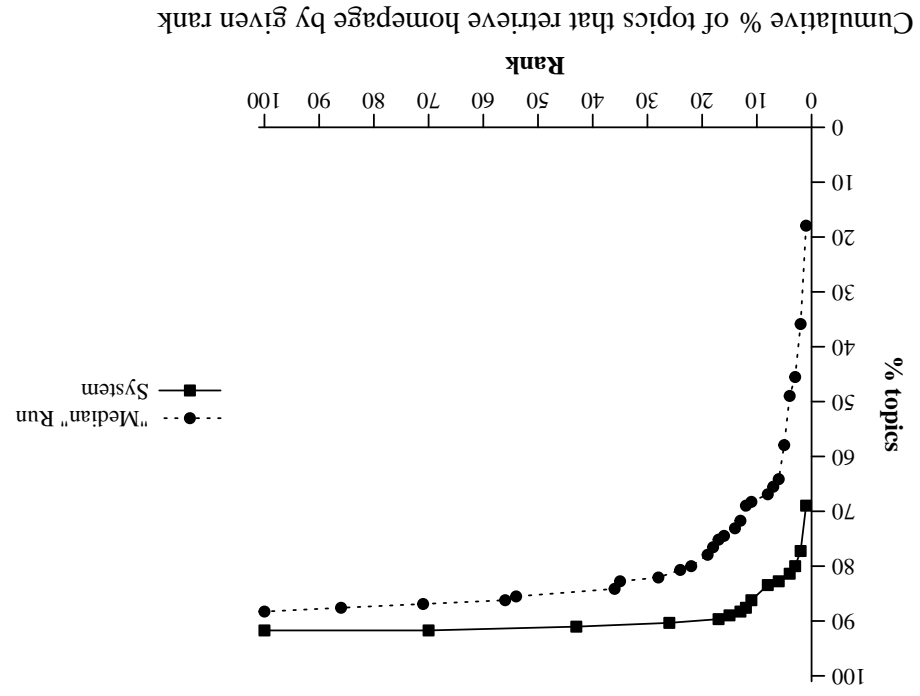

Summary Statistics	
Run ID	jsctawep4
Run Description	docstruct-used, wrttext-used, links-used
Num topics	145
Mean reciprocal rank	0.752
Num found at rank 1	100 (69.0%)
Num found in top 10	121 (83.4%)
Num not found in top 100	12 (8.3%)

Cumulative % of topics that retrieve homepage by given rank