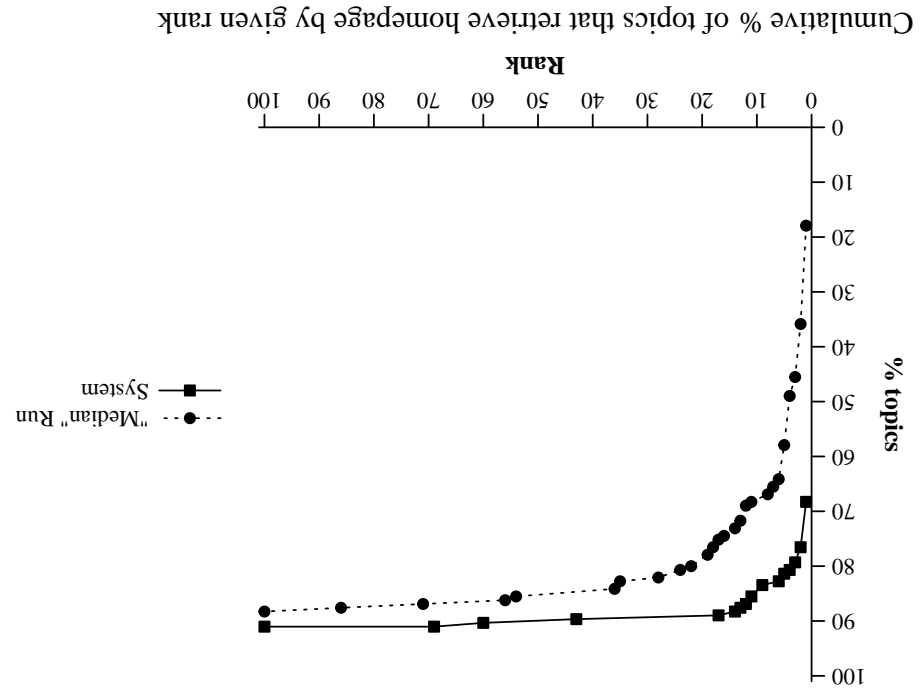

Summary Statistics	
Run ID	jscbtawep3
Run Description	docstruct-used, wrttext-used, links-used
Num topics	145
Mean reciprocal rank	0.746
Num found at rank 1	99 (68.3%)
Num found in top 10	121 (83.4%)
Num not found in top 100	13 (9.0%)

Cumulative % of topics that retrieve homepage by given rank