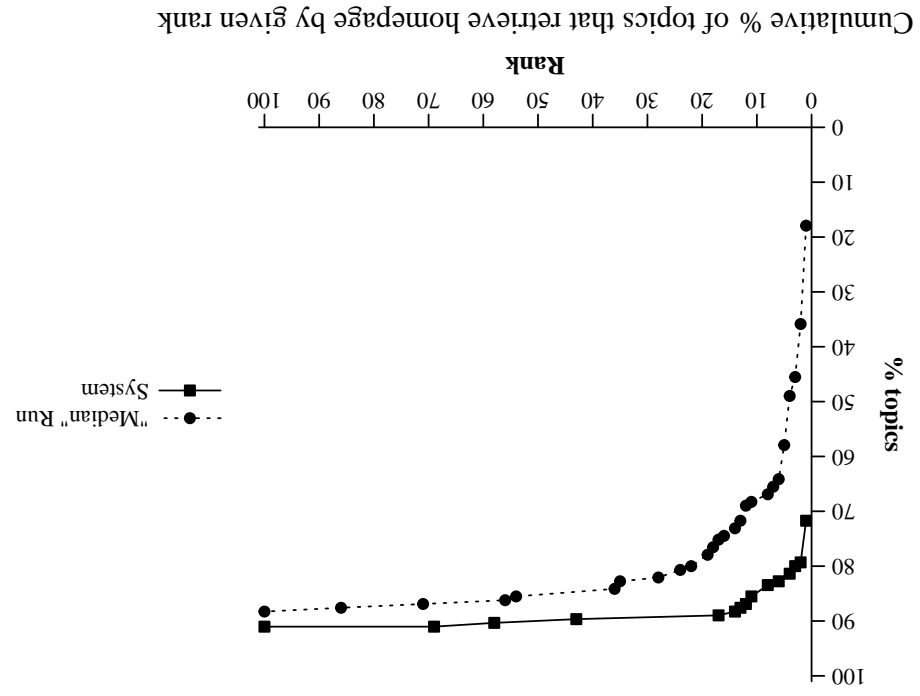

Summary Statistics	
Run ID	jscbtawep2
Run Description	docstruct-used, wrttext-used, links-used
Num topics	145
Mean reciprocal rank	0.769
Num found at rank 1	104 (71.7%)
Num found in top 10	121 (83.4%)
Num not found in top 100	13 (9.0%)

Cumulative % of topics that retrieve homepage by given rank