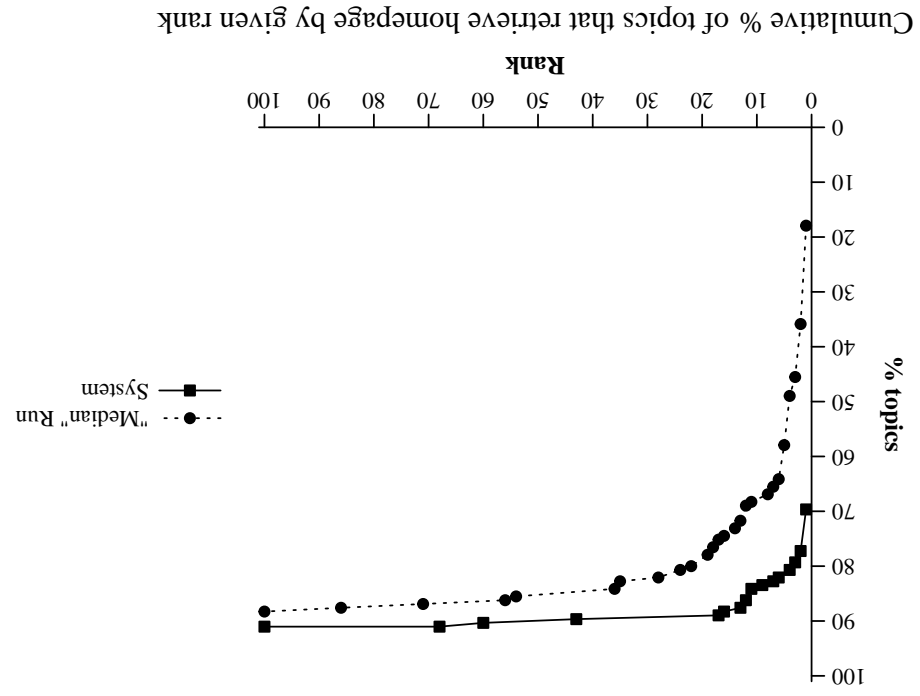

Summary Statistics	
Run ID	jscbtawep1
Run Description	docstruct-used, wrttext-used, links-used
Num topics	145
Mean reciprocal rank	0.754
Num found at rank 1	101 (69.7%)
Num found in top 10	121 (83.4%)
Num not found in top 100	13 (9.0%)

Cumulative % of topics that retrieve homepage by given rank