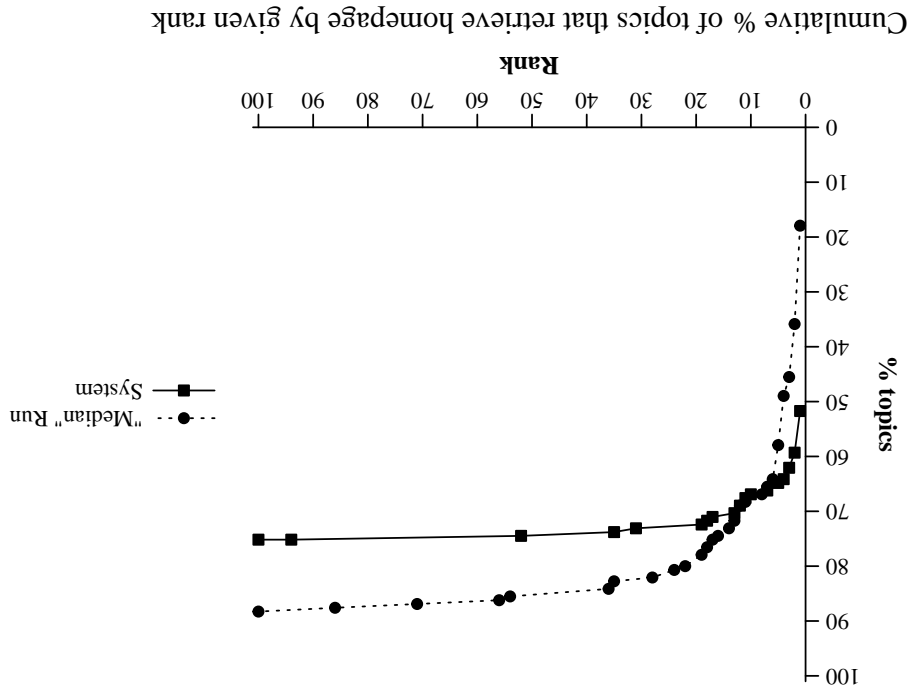

Summary Statistics	
Run ID	!!t01stb
Run Description	docstruct-used, wrttext-used, links-used
Num topics	145
Mean reciprocal rank	0.578
Num found at rank 1	75 (51.7%)
Num found in top 10	97 (66.9%)
Num not found in top 100	36 (24.8%)

Cumulative % of topics that retrieve homepage by given rank